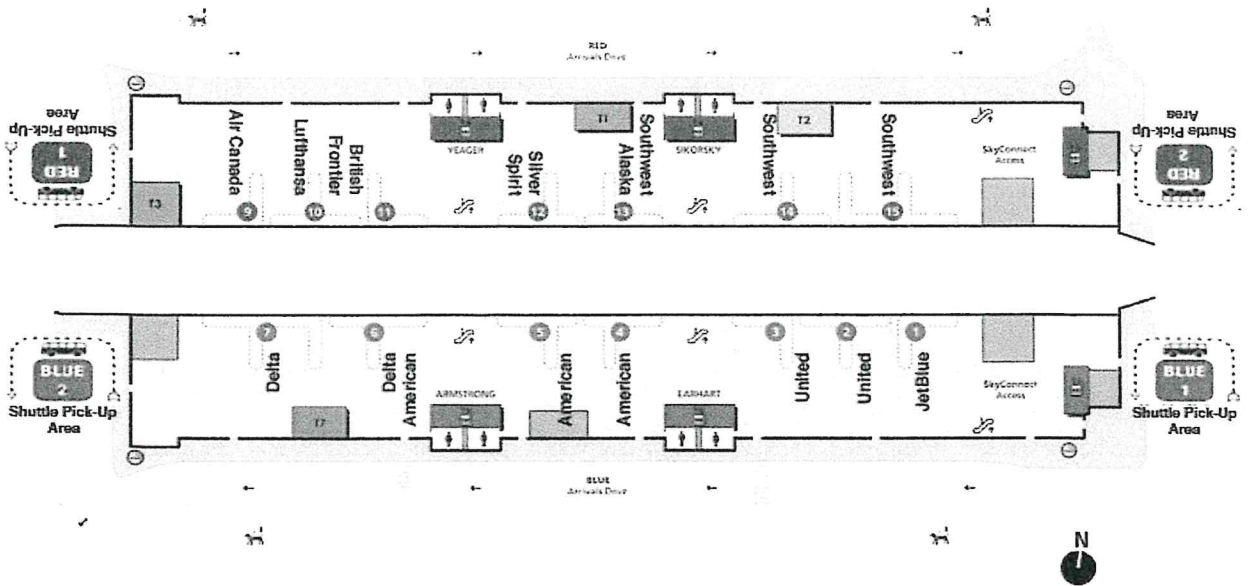

When departing The Westin, shuttles leave every top of the hour from the Front drive area, starting 6:00am.

**\$15 per person each way or
\$12 per person 2 or more passengers**

Airport pick up area RED 1, RED 2, or BLUE 1, BLUE 2
Call (813) 785-9285 for more information.