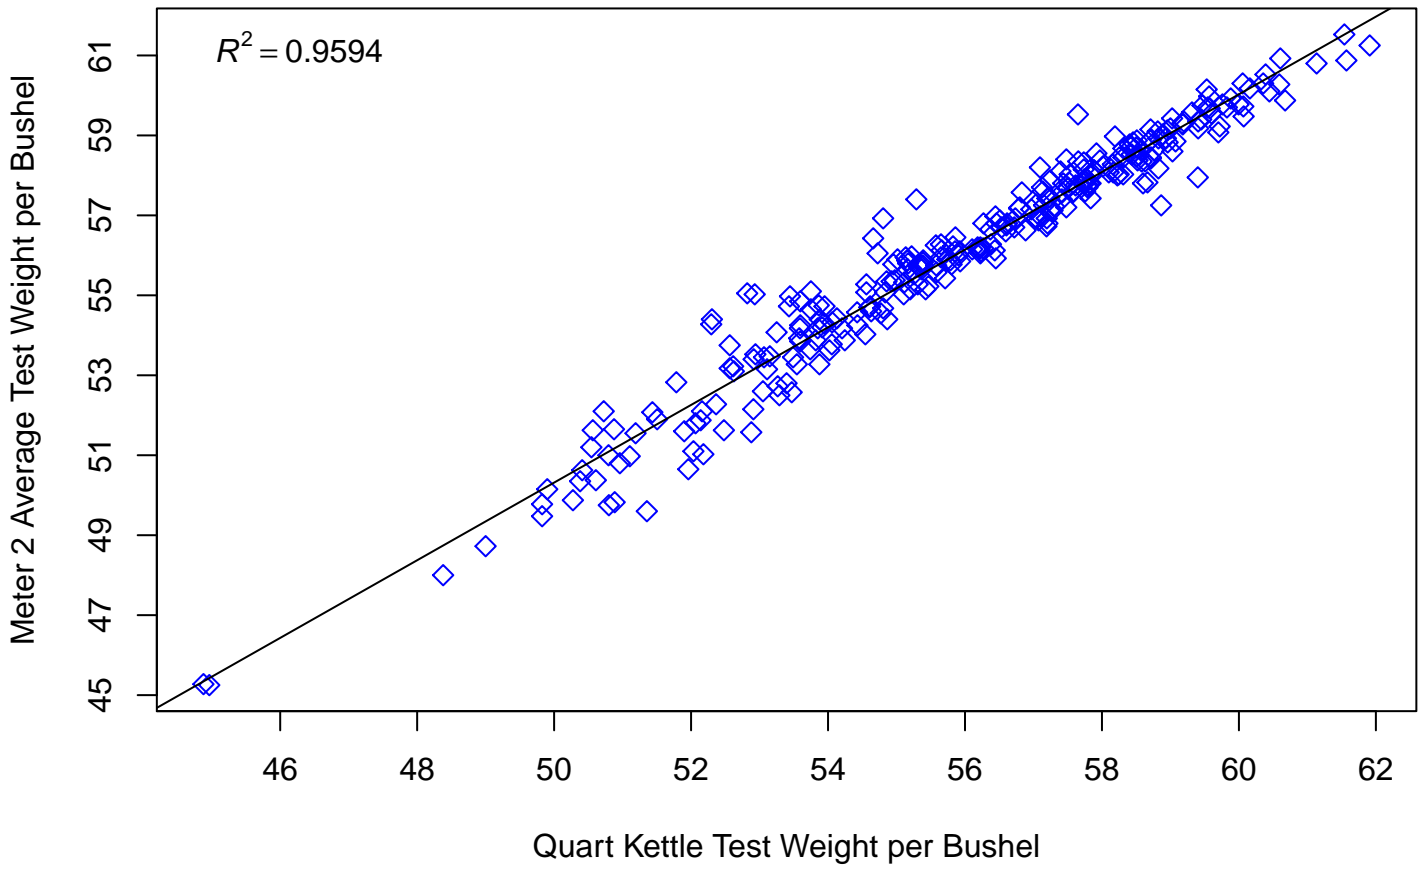

Test Weight Per Bushel Comparison – Corn 2018 – 2020 Crop

2018 – 2020 Corn NTEP Phase II Data

2018 – 2020 Corn NTEP Phase II Data

2018 – 2020 Corn NTEP Phase II Data

2018 – 2020 Corn NTEP Phase II Data

2018 – 2020 Corn NTEP Phase II Data

2018 – 2020 Corn NTEP Phase II Data

2018 – 2020 Corn NTEP Phase II Data

Test Weight Per Bushel Comparison – Hard Red Winter Wheat 2018 – 2020 Crop

2018 – 2020 Hard Red Winter Wheat NTEP Phase II Data

2018 – 2020 Hard Red Winter Wheat NTEP Phase II Data