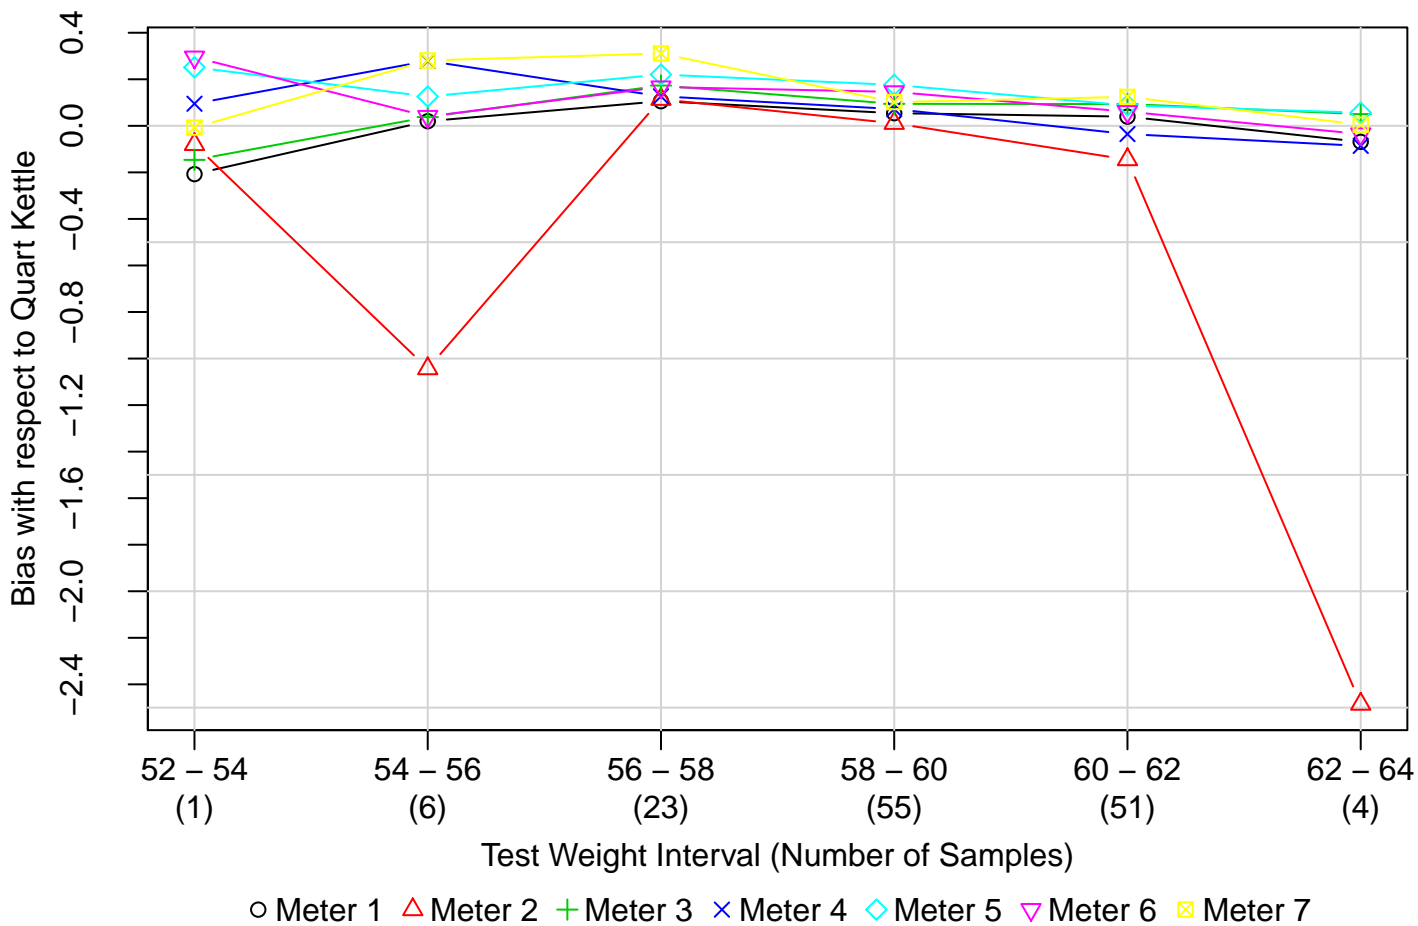

Test Weight Per Bushel Comparison – Corn 2018 – 2020 Crop

2018 – 2020 Corn NTEP Phase II Data

2018 – 2020 Corn NTEP Phase II Data

2018 – 2020 Corn NTEP Phase II Data

2018 – 2020 Corn NTEP Phase II Data

2018 – 2020 Corn NTEP Phase II Data

2018 – 2020 Corn NTEP Phase II Data

2018 – 2020 Corn NTEP Phase II Data

Test Weight Per Bushel Comparison – Hard Red Winter Wheat 2018 – 2020 Crop

2018 – 2020 Hard Red Winter Wheat NTEP Phase II Data

2018 – 2020 Hard Red Winter Wheat NTEP Phase II Data

2018 – 2020 Hard Red Winter Wheat NTEP Phase II Data

2018 – 2020 Hard Red Winter Wheat NTEP Phase II Data

2018 – 2020 Hard Red Winter Wheat NTEP Phase II Data

2018 – 2020 Hard Red Winter Wheat NTEP Phase II Data

2018 – 2020 Hard Red Winter Wheat NTEP Phase II Data

Test Weight Per Bushel Comparison – Soft Red Winter Wheat 2018 – 2020 Crop

2018 – 2020 Soft Red Winter Wheat NTEP Phase II Data

2018 – 2020 Soft Red Winter Wheat NTEP Phase II Data