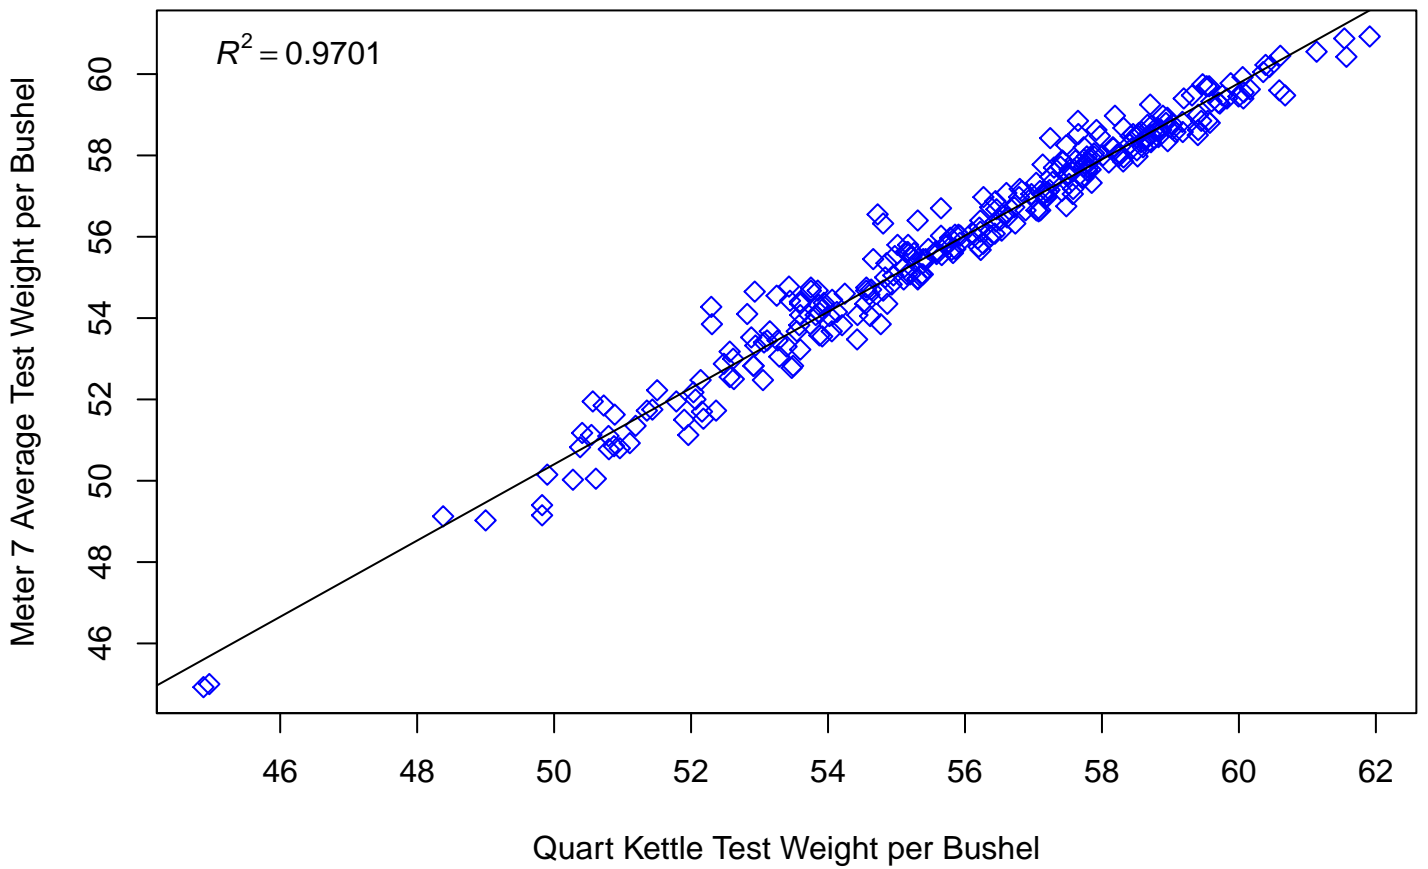

Test Weight Per Bushel Comparison – Corn 2018 – 2020 Crop

2018 – 2020 Corn NTEP Phase II Data

2018 – 2020 Corn NTEP Phase II Data

2018 – 2020 Corn NTEP Phase II Data

2018 – 2020 Corn NTEP Phase II Data

2018 – 2020 Corn NTEP Phase II Data

2018 – 2020 Corn NTEP Phase II Data

2018 – 2020 Corn NTEP Phase II Data

Test Weight Per Bushel Comparison – Hard Red Winter Wheat 2018 – 2020 Crop

2018 – 2020 Hard Red Winter Wheat NTEP Phase II Data

2018 – 2020 Hard Red Winter Wheat NTEP Phase II Data