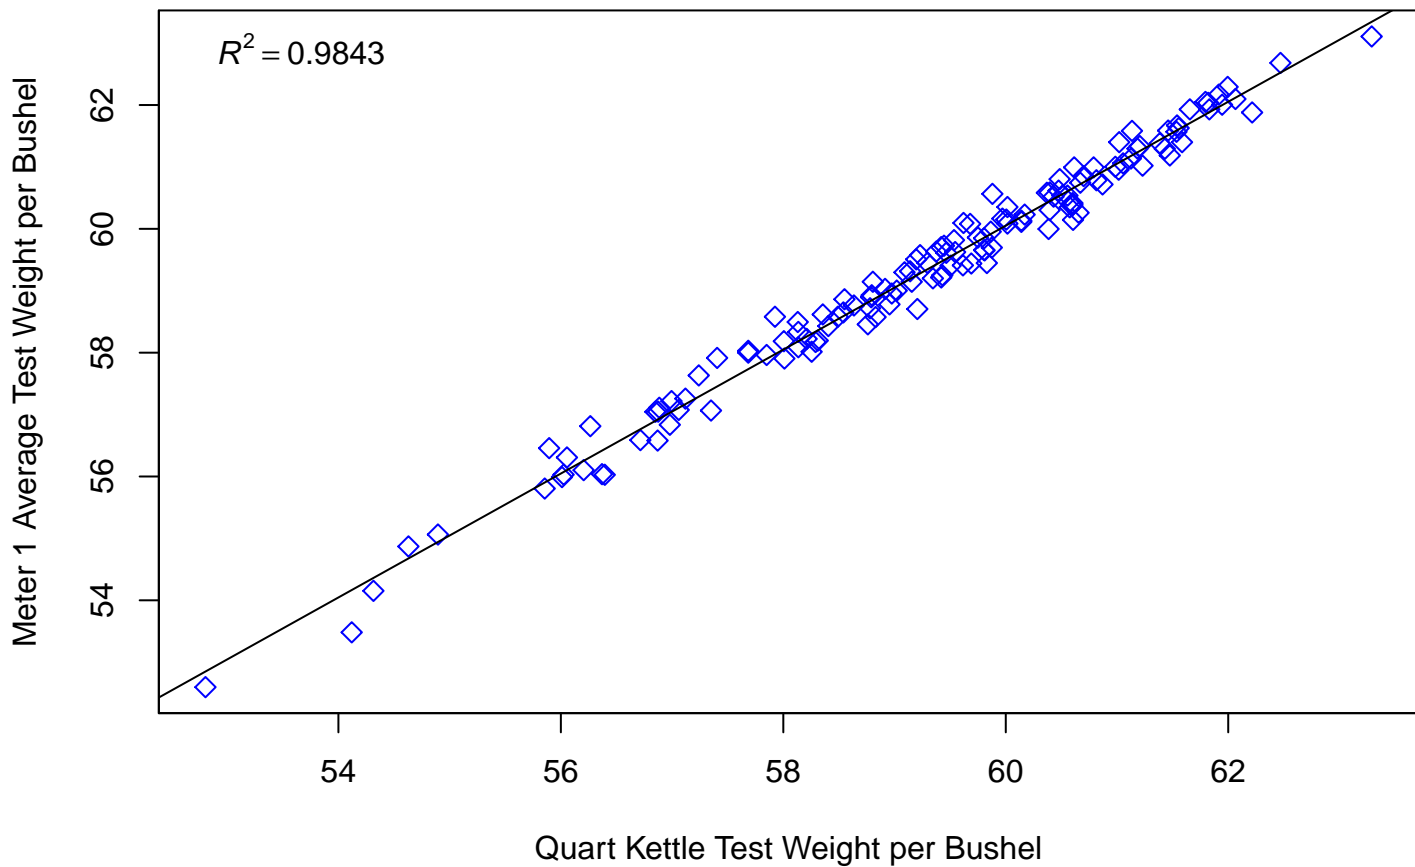

2018 – 2020 Corn NTEP Phase II Data

2018 – 2020 Corn NTEP Phase II Data

Test Weight Per Bushel Comparison – Hard Red Winter Wheat 2018 – 2020 Crop

2018 – 2020 Hard Red Winter Wheat NTEP Phase II Data

2018 – 2020 Hard Red Winter Wheat NTEP Phase II Data

2018 – 2020 Hard Red Winter Wheat NTEP Phase II Data

2018 – 2020 Hard Red Winter Wheat NTEP Phase II Data

2018 – 2020 Hard Red Winter Wheat NTEP Phase II Data

2018 – 2020 Hard Red Winter Wheat NTEP Phase II Data

2018 – 2020 Hard Red Winter Wheat NTEP Phase II Data

Test Weight Per Bushel Comparison – Soft Red Winter Wheat 2018 – 2020 Crop

2018 – 2020 Soft Red Winter Wheat NTEP Phase II Data

2018 – 2020 Soft Red Winter Wheat NTEP Phase II Data