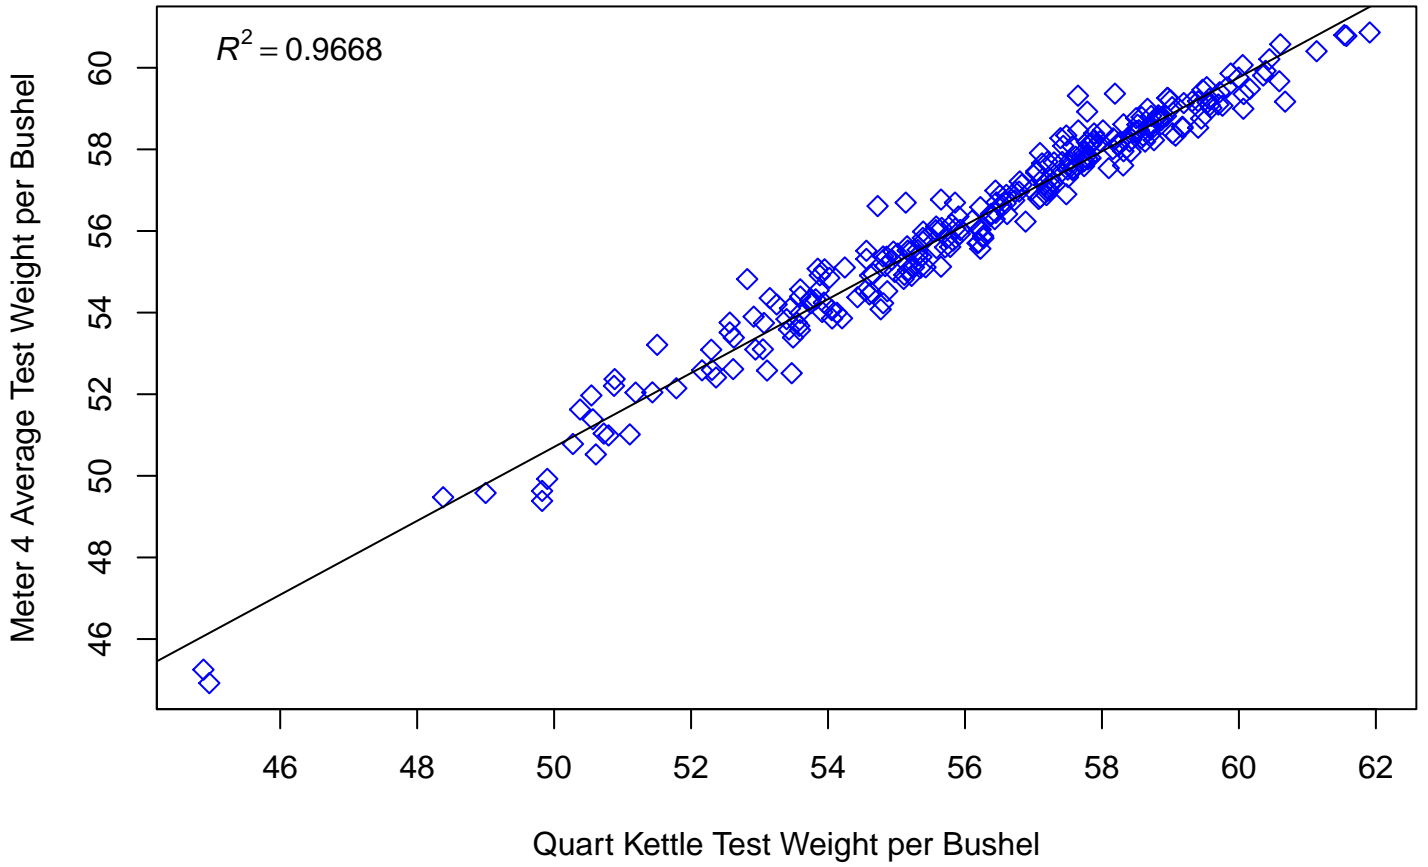

Test Weight Per Bushel Comparison – Corn 2018 – 2020 Crop

2018 – 2020 Corn NTEP Phase II Data

2018 – 2020 Corn NTEP Phase II Data

2018 – 2020 Corn NTEP Phase II Data

2018 – 2020 Corn NTEP Phase II Data

2018 – 2020 Corn NTEP Phase II Data

2018 – 2020 Corn NTEP Phase II Data

2018 – 2020 Corn NTEP Phase II Data

Test Weight Per Bushel Comparison – Hard Red Winter Wheat 2018 – 2020 Crop

2018 – 2020 Hard Red Winter Wheat NTEP Phase II Data

2018 – 2020 Hard Red Winter Wheat NTEP Phase II Data