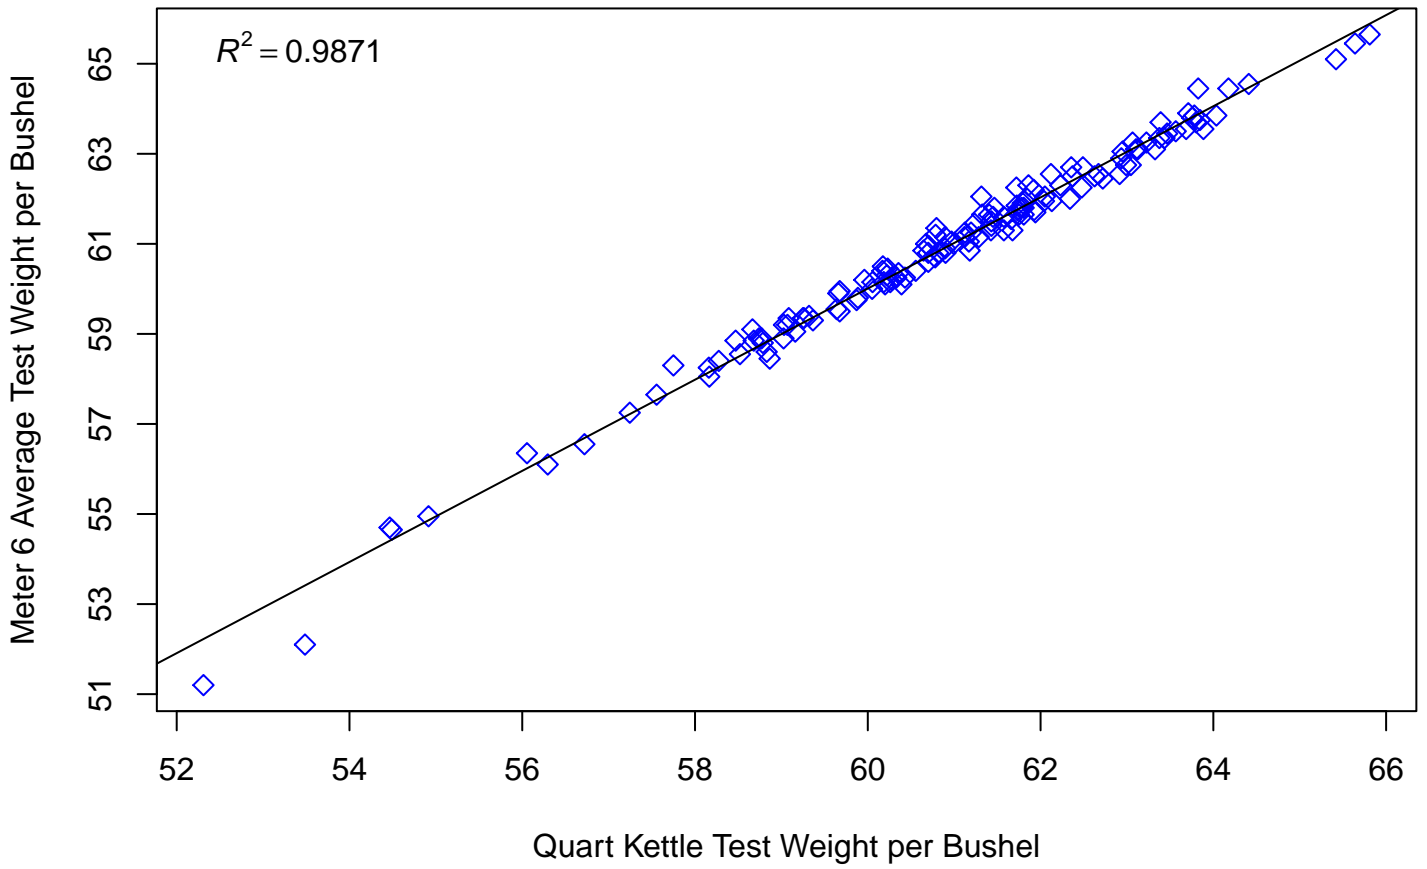

2018 – 2020 Corn NTEP Phase II Data

2018 – 2020 Corn NTEP Phase II Data

Test Weight Per Bushel Comparison – Hard Red Winter Wheat 2018 – 2020 Crop

2018 – 2020 Hard Red Winter Wheat NTEP Phase II Data

2018 – 2020 Hard Red Winter Wheat NTEP Phase II Data

2018 – 2020 Hard Red Winter Wheat NTEP Phase II Data

2018 – 2020 Hard Red Winter Wheat NTEP Phase II Data

2018 – 2020 Hard Red Winter Wheat NTEP Phase II Data

2018 – 2020 Hard Red Winter Wheat NTEP Phase II Data

2018 – 2020 Hard Red Winter Wheat NTEP Phase II Data

Test Weight Per Bushel Comparison – Soft Red Winter Wheat 2018 – 2020 Crop

2018 – 2020 Soft Red Winter Wheat NTEP Phase II Data

2018 – 2020 Soft Red Winter Wheat NTEP Phase II Data