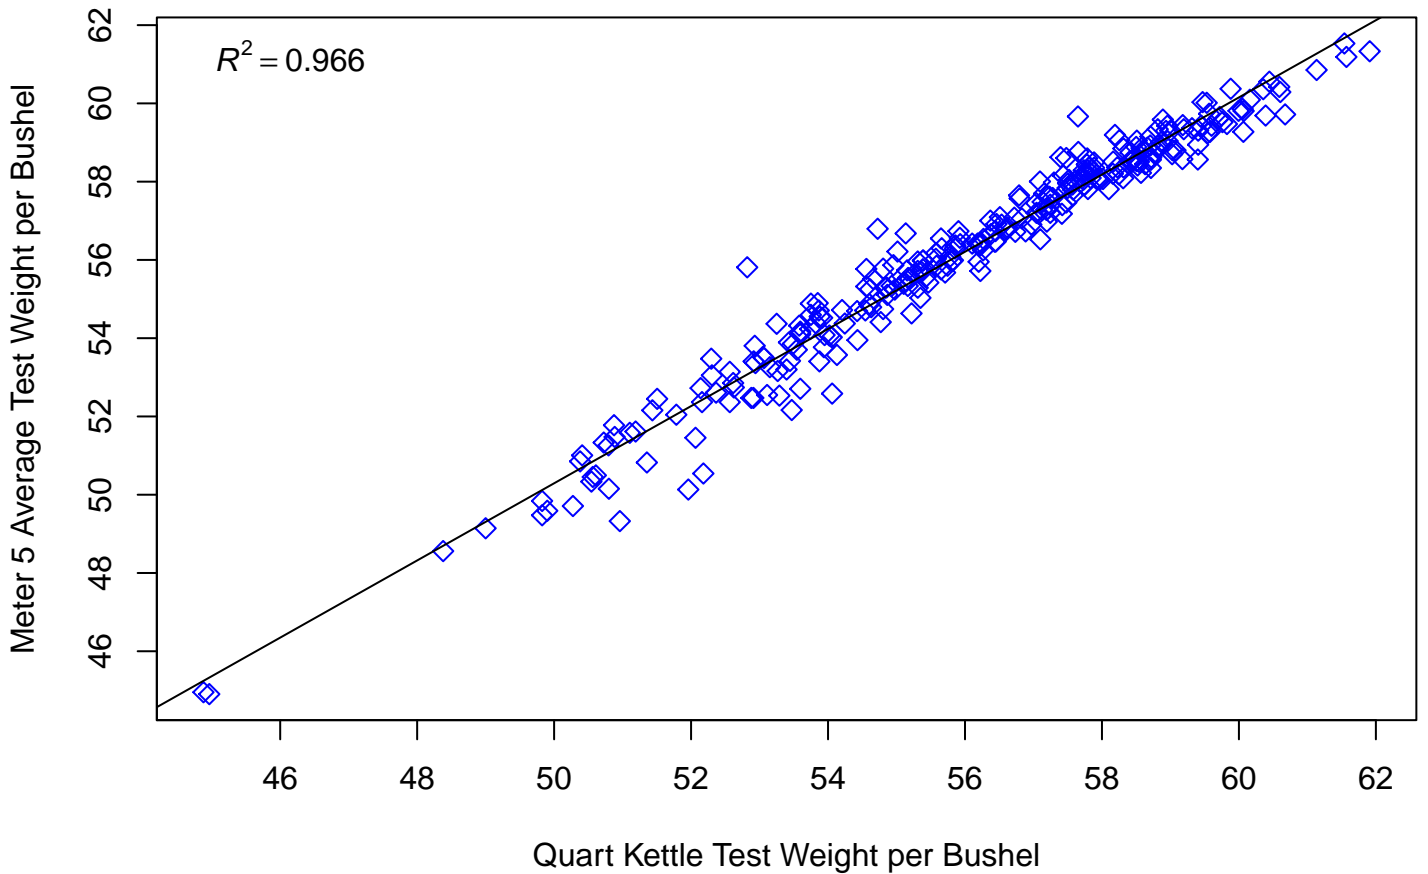

Test Weight Per Bushel Comparison – Corn 2018 – 2020 Crop

2018 – 2020 Corn NTEP Phase II Data

2018 – 2020 Corn NTEP Phase II Data

2018 – 2020 Corn NTEP Phase II Data

2018 – 2020 Corn NTEP Phase II Data

2018 – 2020 Corn NTEP Phase II Data

2018 – 2020 Corn NTEP Phase II Data

2018 – 2020 Corn NTEP Phase II Data

Test Weight Per Bushel Comparison – Hard Red Winter Wheat 2018 – 2020 Crop

2018 – 2020 Hard Red Winter Wheat NTEP Phase II Data

2018 – 2020 Hard Red Winter Wheat NTEP Phase II Data