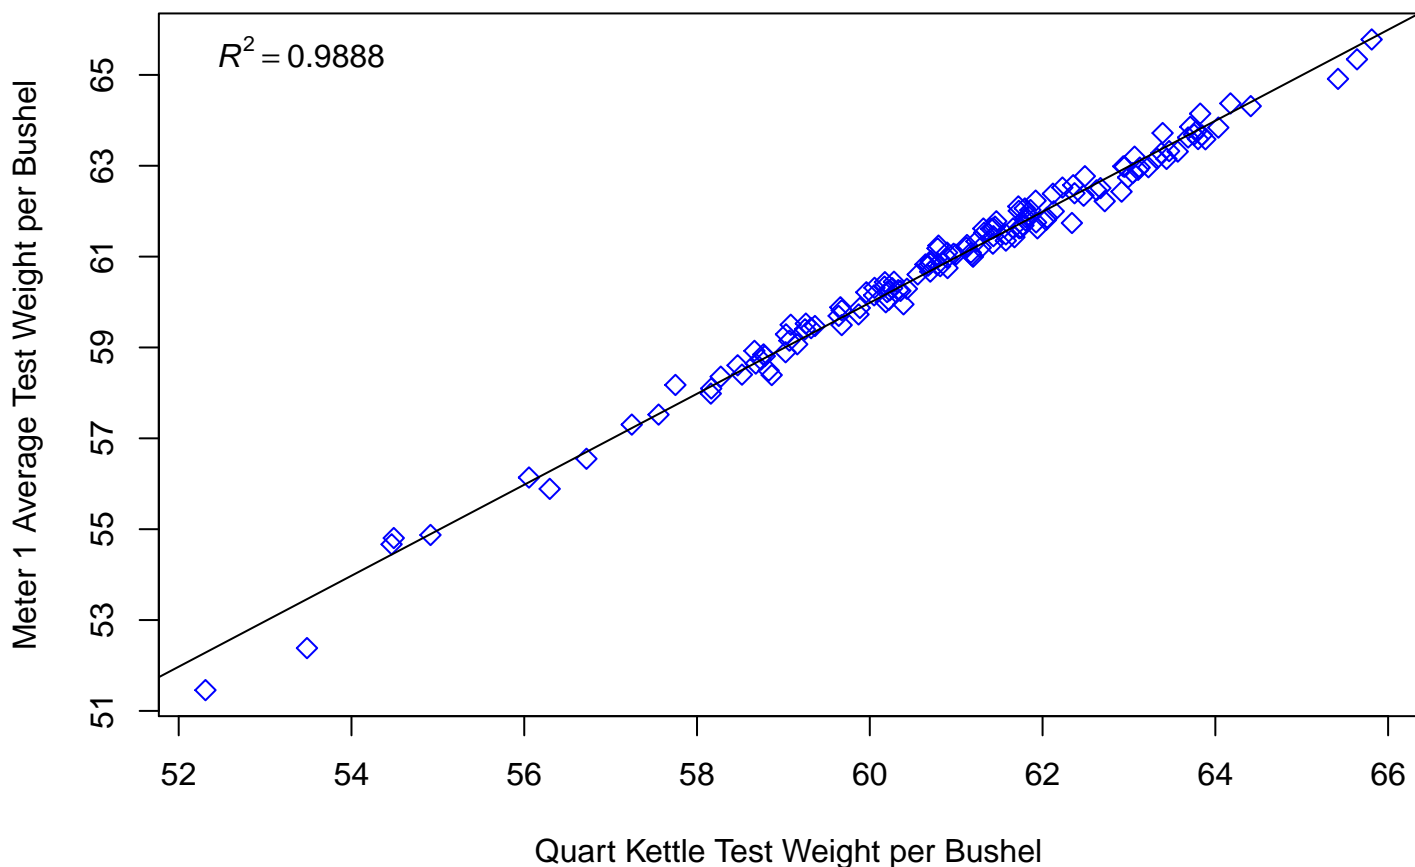

Test Weight Per Bushel Comparison – Corn 2018 – 2020 Crop

2018 – 2020 Corn NTEP Phase II Data

2018 – 2020 Corn NTEP Phase II Data

2018 – 2020 Corn NTEP Phase II Data

2018 – 2020 Corn NTEP Phase II Data

2018 – 2020 Corn NTEP Phase II Data

2018 – 2020 Corn NTEP Phase II Data

2018 – 2020 Corn NTEP Phase II Data

Test Weight Per Bushel Comparison – Hard Red Winter Wheat 2018 – 2020 Crop

2018 – 2020 Hard Red Winter Wheat NTEP Phase II Data

2018 – 2020 Hard Red Winter Wheat NTEP Phase II Data

2018 – 2020 Hard Red Winter Wheat NTEP Phase II Data

2018 – 2020 Hard Red Winter Wheat NTEP Phase II Data

2018 – 2020 Hard Red Winter Wheat NTEP Phase II Data

2018 – 2020 Hard Red Winter Wheat NTEP Phase II Data