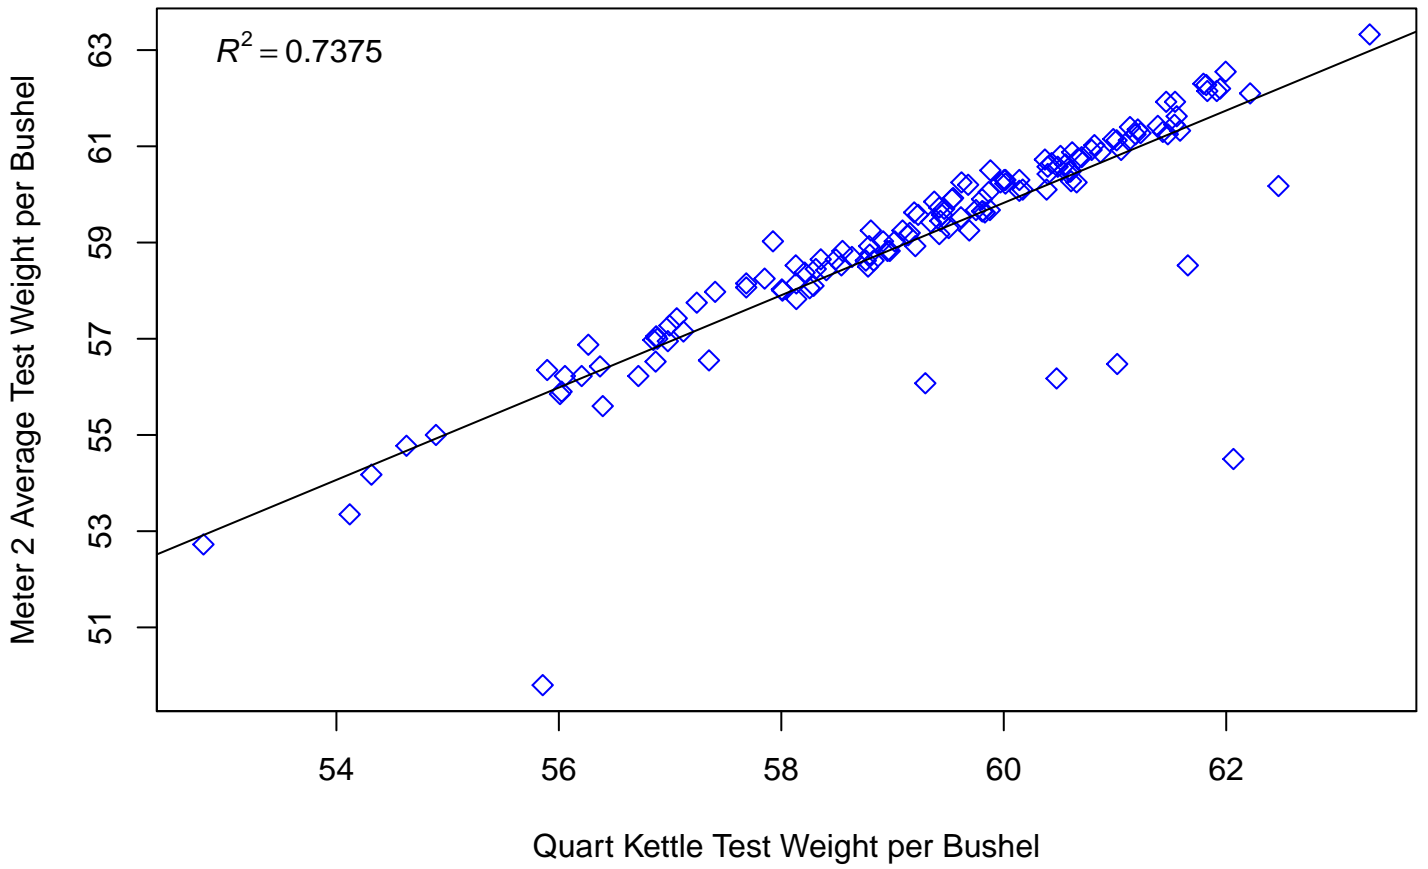

2018 – 2020 Hard Red Winter Wheat NTEP Phase II Data

2018 – 2020 Hard Red Winter Wheat NTEP Phase II Data

2018 – 2020 Hard Red Winter Wheat NTEP Phase II Data

2018 – 2020 Hard Red Winter Wheat NTEP Phase II Data

2018 – 2020 Hard Red Winter Wheat NTEP Phase II Data

Test Weight Per Bushel Comparison – Soft Red Winter Wheat 2018 – 2020 Crop

2018 – 2020 Soft Red Winter Wheat NTEP Phase II Data

2018 – 2020 Soft Red Winter Wheat NTEP Phase II Data

2018 – 2020 Soft Red Winter Wheat NTEP Phase II Data

2018 – 2020 Soft Red Winter Wheat NTEP Phase II Data

2018 – 2020 Soft Red Winter Wheat NTEP Phase II Data

2018 – 2020 Soft Red Winter Wheat NTEP Phase II Data