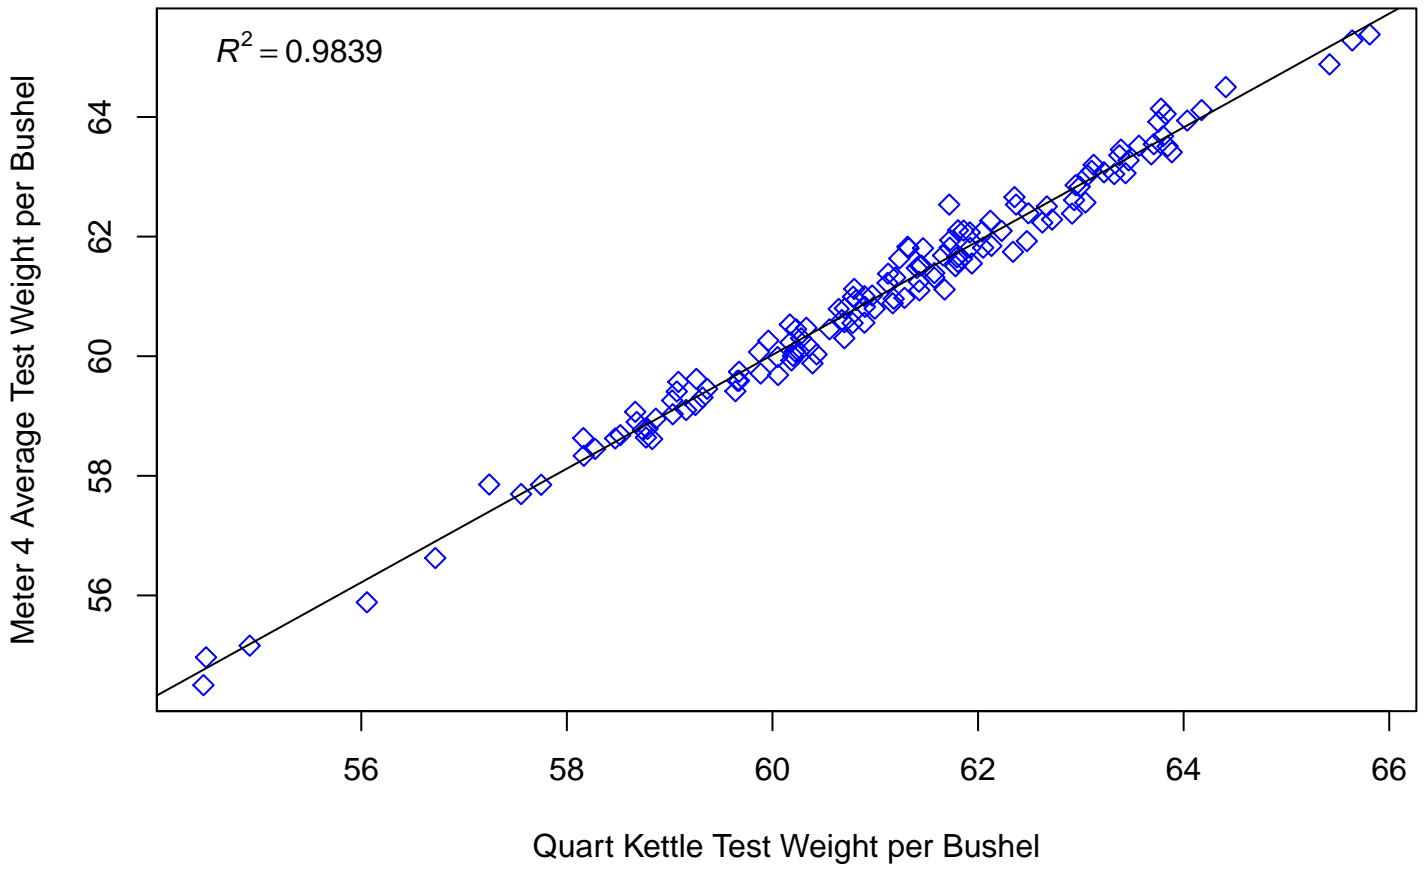

Test Weight Per Bushel Comparison – Corn 2018 – 2020 Crop

2018 – 2020 Corn NTEP Phase II Data

2018 – 2020 Corn NTEP Phase II Data

2018 – 2020 Corn NTEP Phase II Data

2018 – 2020 Corn NTEP Phase II Data

2018 – 2020 Corn NTEP Phase II Data

2018 – 2020 Corn NTEP Phase II Data

2018 – 2020 Corn NTEP Phase II Data

Test Weight Per Bushel Comparison – Hard Red Winter Wheat 2018 – 2020 Crop

2018 – 2020 Hard Red Winter Wheat NTEP Phase II Data

2018 – 2020 Hard Red Winter Wheat NTEP Phase II Data

2018 – 2020 Hard Red Winter Wheat NTEP Phase II Data

2018 – 2020 Hard Red Winter Wheat NTEP Phase II Data

2018 – 2020 Hard Red Winter Wheat NTEP Phase II Data

2018 – 2020 Hard Red Winter Wheat NTEP Phase II Data

2018 – 2020 Hard Red Winter Wheat NTEP Phase II Data

Test Weight Per Bushel Comparison – Soft Red Winter Wheat 2018 – 2020 Crop

2018 – 2020 Soft Red Winter Wheat NTEP Phase II Data

2018 – 2020 Soft Red Winter Wheat NTEP Phase II Data