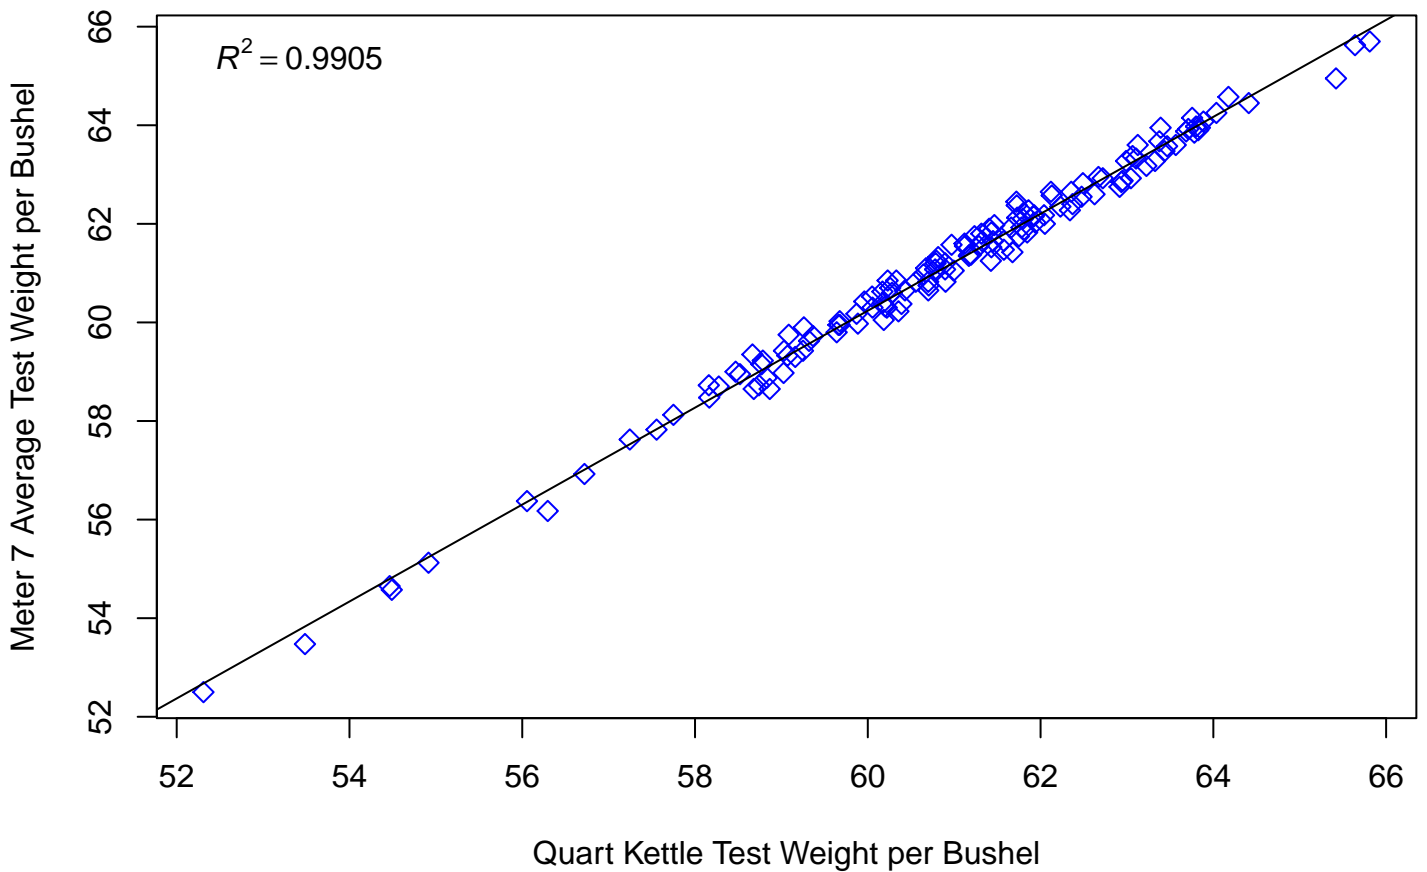

2018 – 2020 Corn NTEP Phase II Data

2018 – 2020 Corn NTEP Phase II Data

Test Weight Per Bushel Comparison – Hard Red Winter Wheat 2018 – 2020 Crop

2018 – 2020 Hard Red Winter Wheat NTEP Phase II Data

2018 – 2020 Hard Red Winter Wheat NTEP Phase II Data

2018 – 2020 Hard Red Winter Wheat NTEP Phase II Data

2018 – 2020 Hard Red Winter Wheat NTEP Phase II Data

2018 – 2020 Hard Red Winter Wheat NTEP Phase II Data

2018 – 2020 Hard Red Winter Wheat NTEP Phase II Data

2018 – 2020 Hard Red Winter Wheat NTEP Phase II Data

Test Weight Per Bushel Comparison – Soft Red Winter Wheat 2018 – 2020 Crop

2018 – 2020 Soft Red Winter Wheat NTEP Phase II Data

2018 – 2020 Soft Red Winter Wheat NTEP Phase II Data