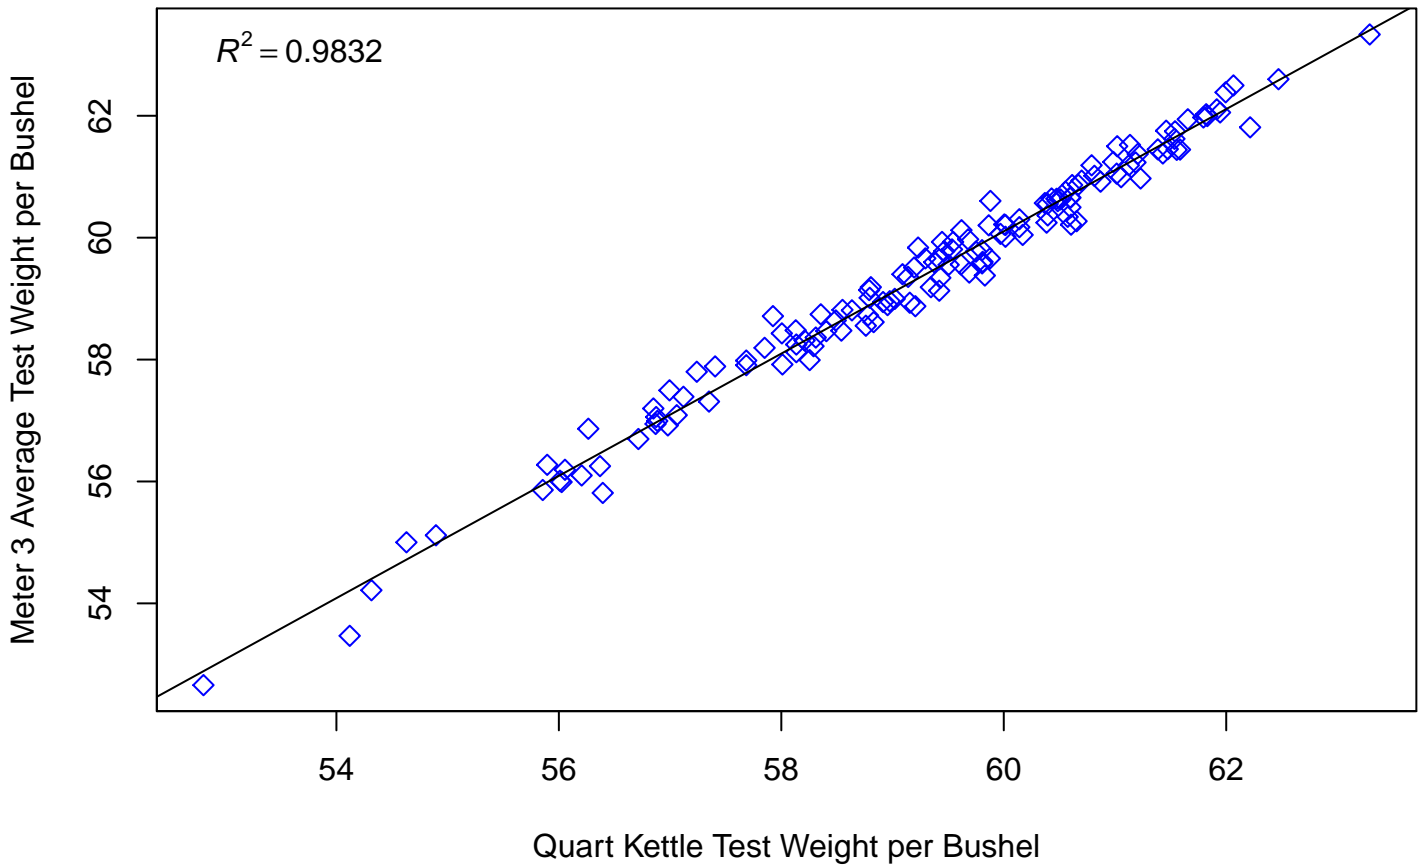

2018 – 2020 Hard Red Winter Wheat NTEP Phase II Data

2018 – 2020 Hard Red Winter Wheat NTEP Phase II Data

2018 – 2020 Hard Red Winter Wheat NTEP Phase II Data

2018 – 2020 Hard Red Winter Wheat NTEP Phase II Data

2018 – 2020 Hard Red Winter Wheat NTEP Phase II Data

Test Weight Per Bushel Comparison – Soft Red Winter Wheat 2018 – 2020 Crop

2018 – 2020 Soft Red Winter Wheat NTEP Phase II Data

2018 – 2020 Soft Red Winter Wheat NTEP Phase II Data

2018 – 2020 Soft Red Winter Wheat NTEP Phase II Data

2018 – 2020 Soft Red Winter Wheat NTEP Phase II Data

2018 – 2020 Soft Red Winter Wheat NTEP Phase II Data

2018 – 2020 Soft Red Winter Wheat NTEP Phase II Data