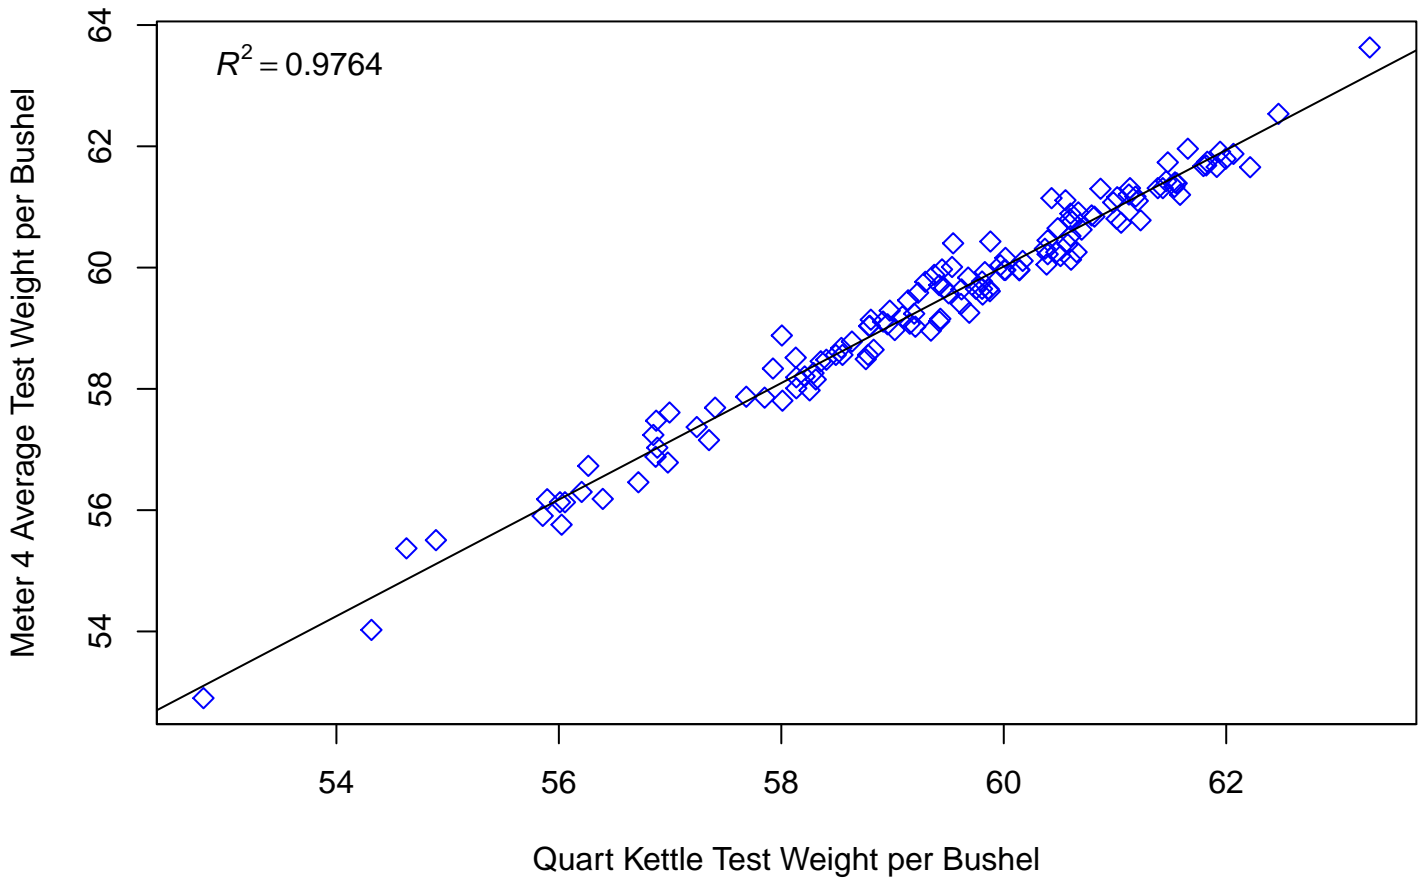

2018 – 2020 Hard Red Winter Wheat NTEP Phase II Data

2018 – 2020 Hard Red Winter Wheat NTEP Phase II Data

2018 – 2020 Hard Red Winter Wheat NTEP Phase II Data

2018 – 2020 Hard Red Winter Wheat NTEP Phase II Data

2018 – 2020 Hard Red Winter Wheat NTEP Phase II Data

Test Weight Per Bushel Comparison – Soft Red Winter Wheat 2018 – 2020 Crop

2018 – 2020 Soft Red Winter Wheat NTEP Phase II Data

2018 – 2020 Soft Red Winter Wheat NTEP Phase II Data

2018 – 2020 Soft Red Winter Wheat NTEP Phase II Data

2018 – 2020 Soft Red Winter Wheat NTEP Phase II Data

2018 – 2020 Soft Red Winter Wheat NTEP Phase II Data

2018 – 2020 Soft Red Winter Wheat NTEP Phase II Data