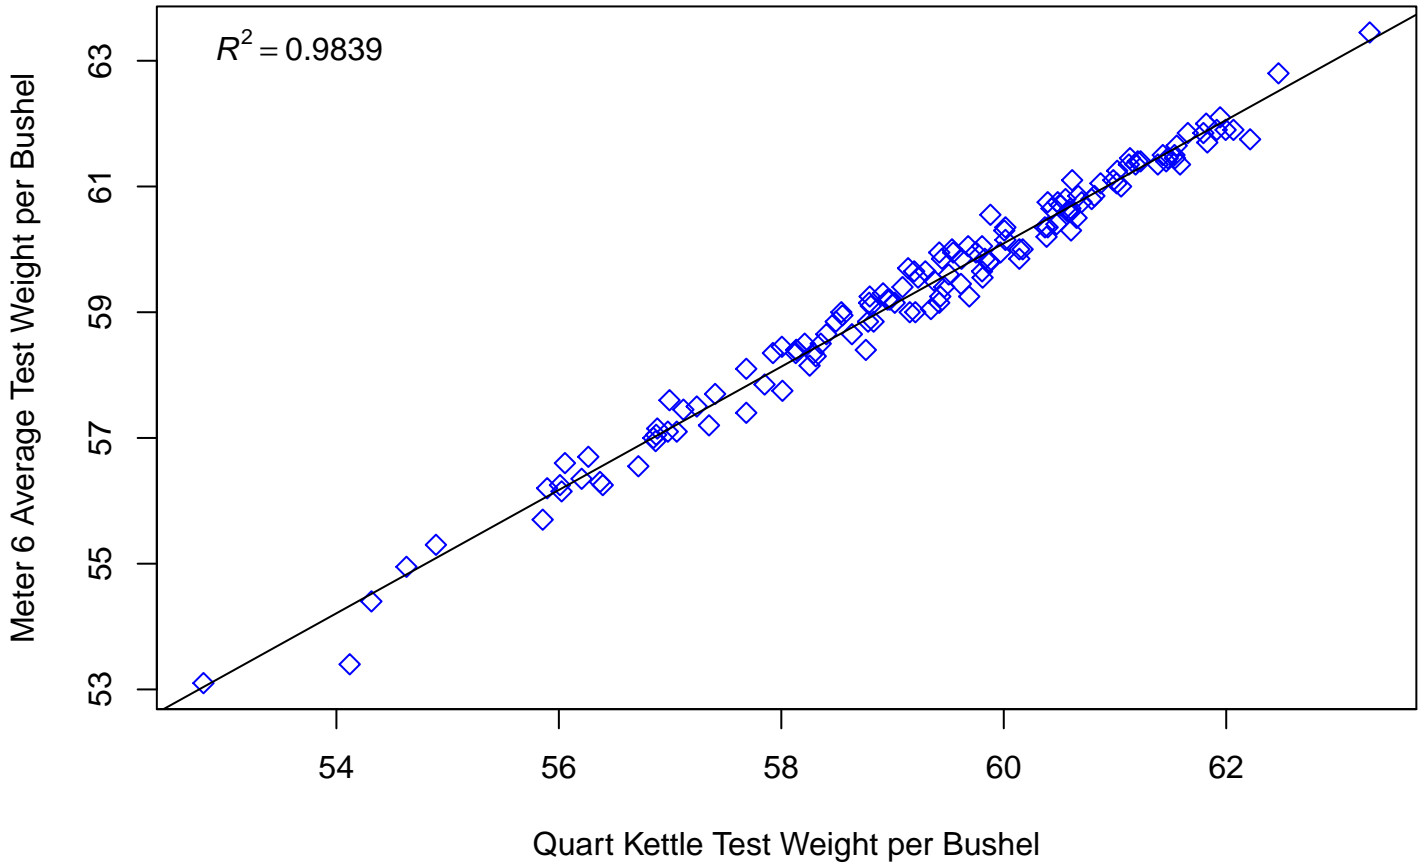

2018 – 2020 Hard Red Winter Wheat NTEP Phase II Data

Test Weight Per Bushel Comparison – Soft Red Winter Wheat 2018 – 2020 Crop

2018 – 2020 Soft Red Winter Wheat NTEP Phase II Data

2018 – 2020 Soft Red Winter Wheat NTEP Phase II Data

2018 – 2020 Soft Red Winter Wheat NTEP Phase II Data

2018 – 2020 Soft Red Winter Wheat NTEP Phase II Data

2018 – 2020 Soft Red Winter Wheat NTEP Phase II Data

2018 – 2020 Soft Red Winter Wheat NTEP Phase II Data

2018 – 2020 Soft Red Winter Wheat NTEP Phase II Data