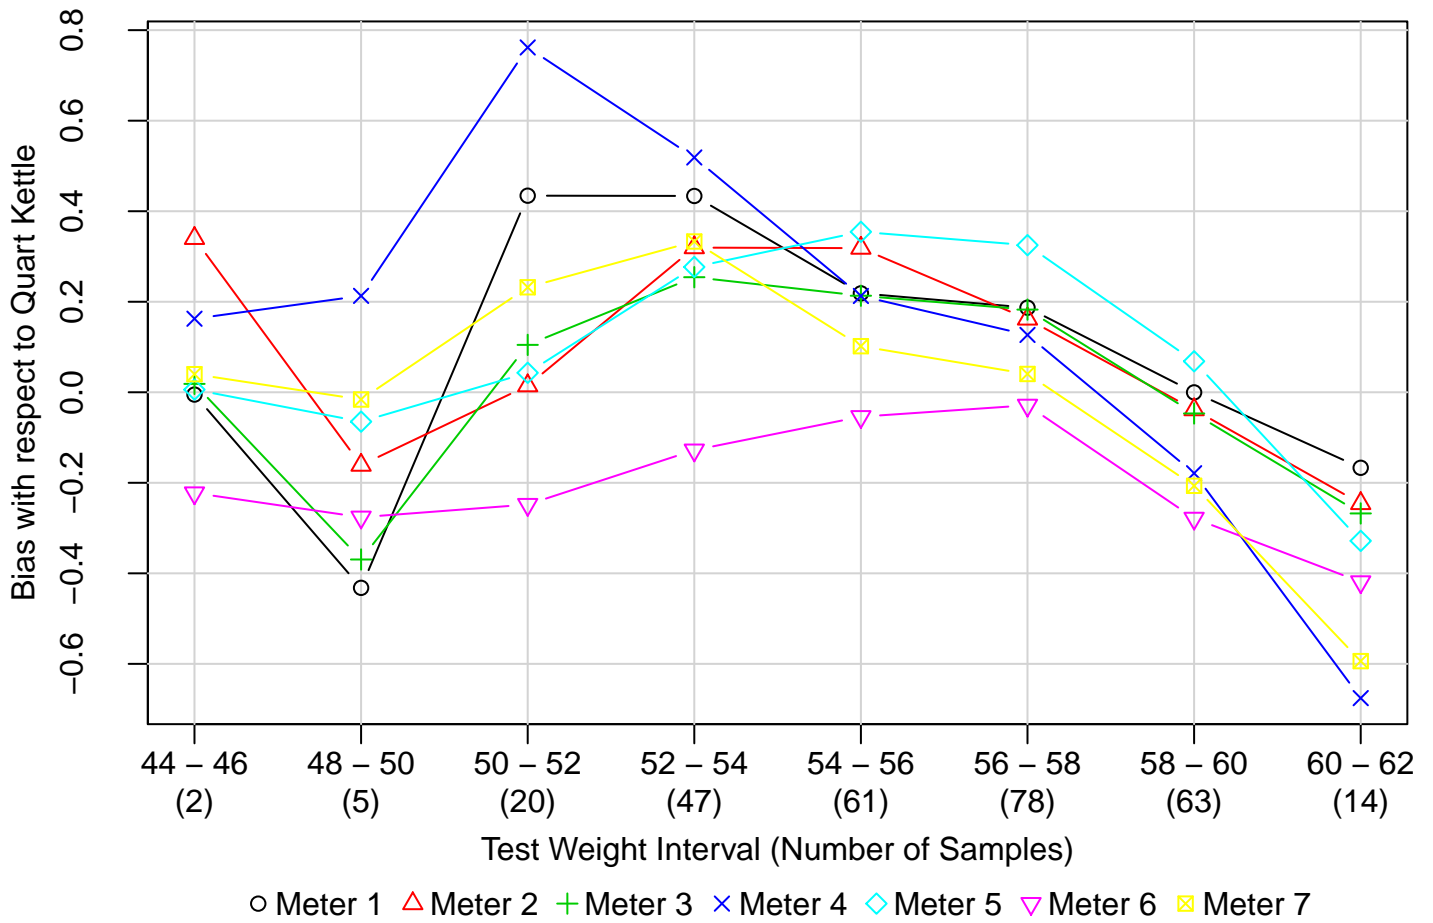

Test Weight Per Bushel Comparison – Corn 2018 – 2020 Crop

2018 – 2020 Corn NTEP Phase II Data

2018 – 2020 Corn NTEP Phase II Data

2018 – 2020 Corn NTEP Phase II Data

2018 – 2020 Corn NTEP Phase II Data

2018 – 2020 Corn NTEP Phase II Data

2018 – 2020 Corn NTEP Phase II Data

2018 – 2020 Corn NTEP Phase II Data

Test Weight Per Bushel Comparison – Hard Red Winter Wheat 2018 – 2020 Crop

2018 – 2020 Hard Red Winter Wheat NTEP Phase II Data

2018 – 2020 Hard Red Winter Wheat NTEP Phase II Data

2018 – 2020 Hard Red Winter Wheat NTEP Phase II Data

2018 – 2020 Hard Red Winter Wheat NTEP Phase II Data

2018 – 2020 Hard Red Winter Wheat NTEP Phase II Data

2018 – 2020 Hard Red Winter Wheat NTEP Phase II Data

2018 – 2020 Hard Red Winter Wheat NTEP Phase II Data

Test Weight Per Bushel Comparison – Soft Red Winter Wheat 2018 – 2020 Crop

2018 – 2020 Soft Red Winter Wheat NTEP Phase II Data

2018 – 2020 Soft Red Winter Wheat NTEP Phase II Data