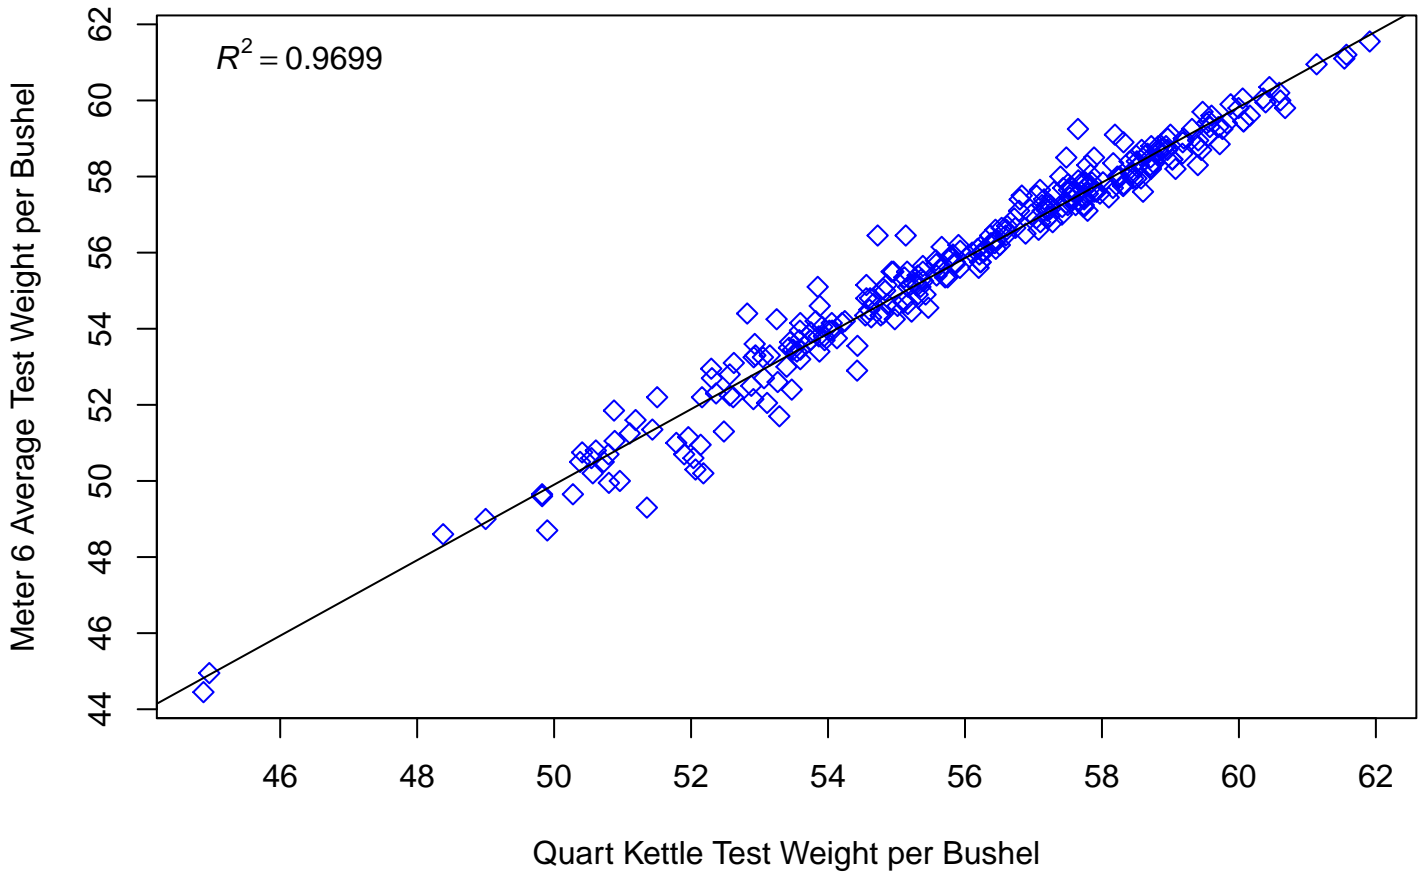

Test Weight Per Bushel Comparison – Corn 2018 – 2020 Crop

2018 – 2020 Corn NTEP Phase II Data

2018 – 2020 Corn NTEP Phase II Data

2018 – 2020 Corn NTEP Phase II Data

2018 – 2020 Corn NTEP Phase II Data

2018 – 2020 Corn NTEP Phase II Data

2018 – 2020 Corn NTEP Phase II Data

2018 – 2020 Corn NTEP Phase II Data

Test Weight Per Bushel Comparison – Hard Red Winter Wheat 2018 – 2020 Crop

2018 – 2020 Hard Red Winter Wheat NTEP Phase II Data

2018 – 2020 Hard Red Winter Wheat NTEP Phase II Data