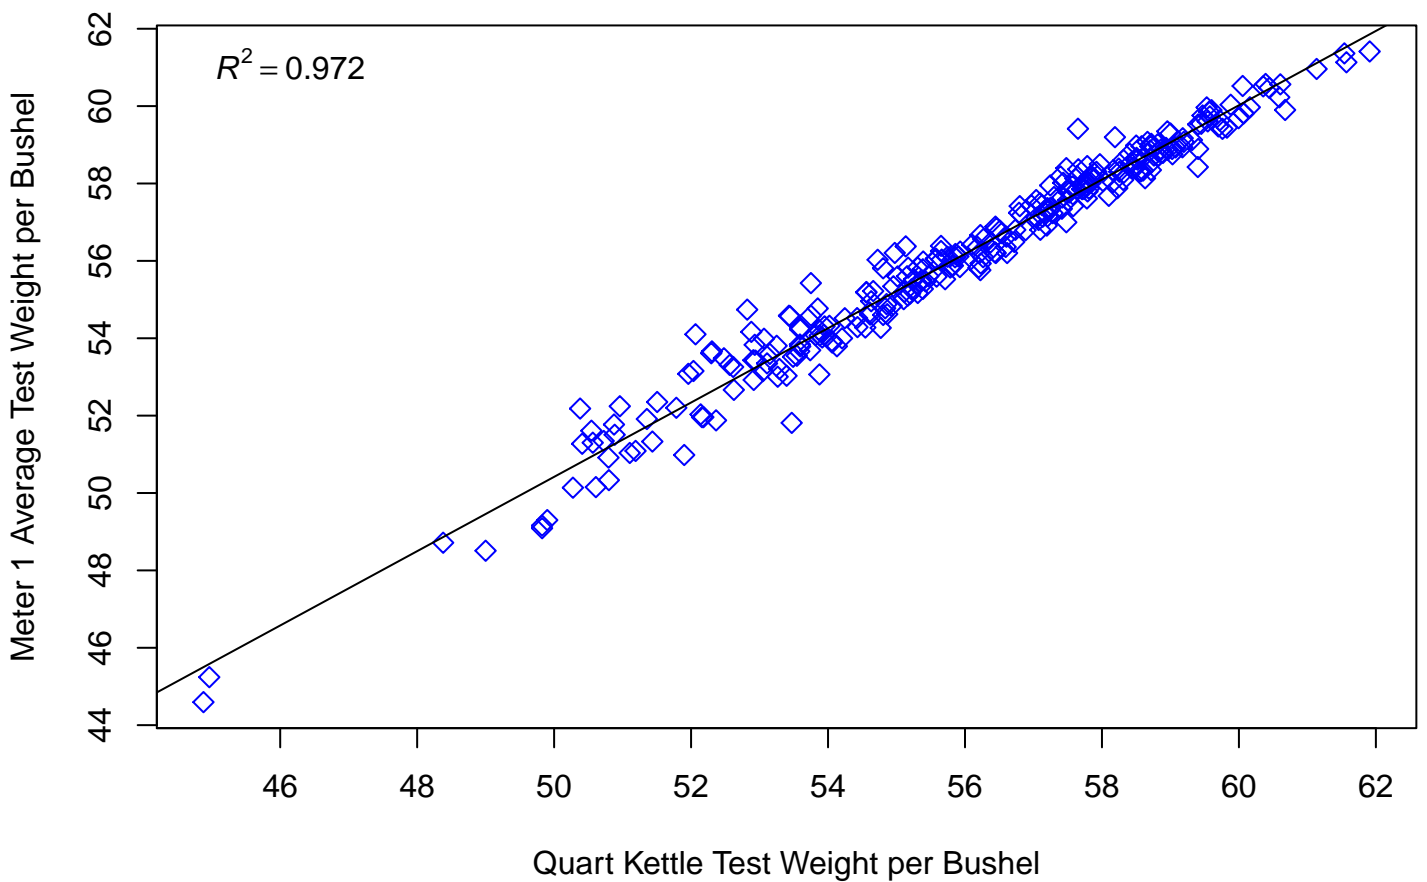

Test Weight Per Bushel Comparison – Corn 2018 – 2020 Crop

2018 – 2020 Corn NTEP Phase II Data

2018 – 2020 Corn NTEP Phase II Data

2018 – 2020 Corn NTEP Phase II Data

2018 – 2020 Corn NTEP Phase II Data

2018 – 2020 Corn NTEP Phase II Data

2018 – 2020 Corn NTEP Phase II Data

2018 – 2020 Corn NTEP Phase II Data

Test Weight Per Bushel Comparison – Hard Red Winter Wheat 2018 – 2020 Crop

2018 – 2020 Hard Red Winter Wheat NTEP Phase II Data

2018 – 2020 Hard Red Winter Wheat NTEP Phase II Data