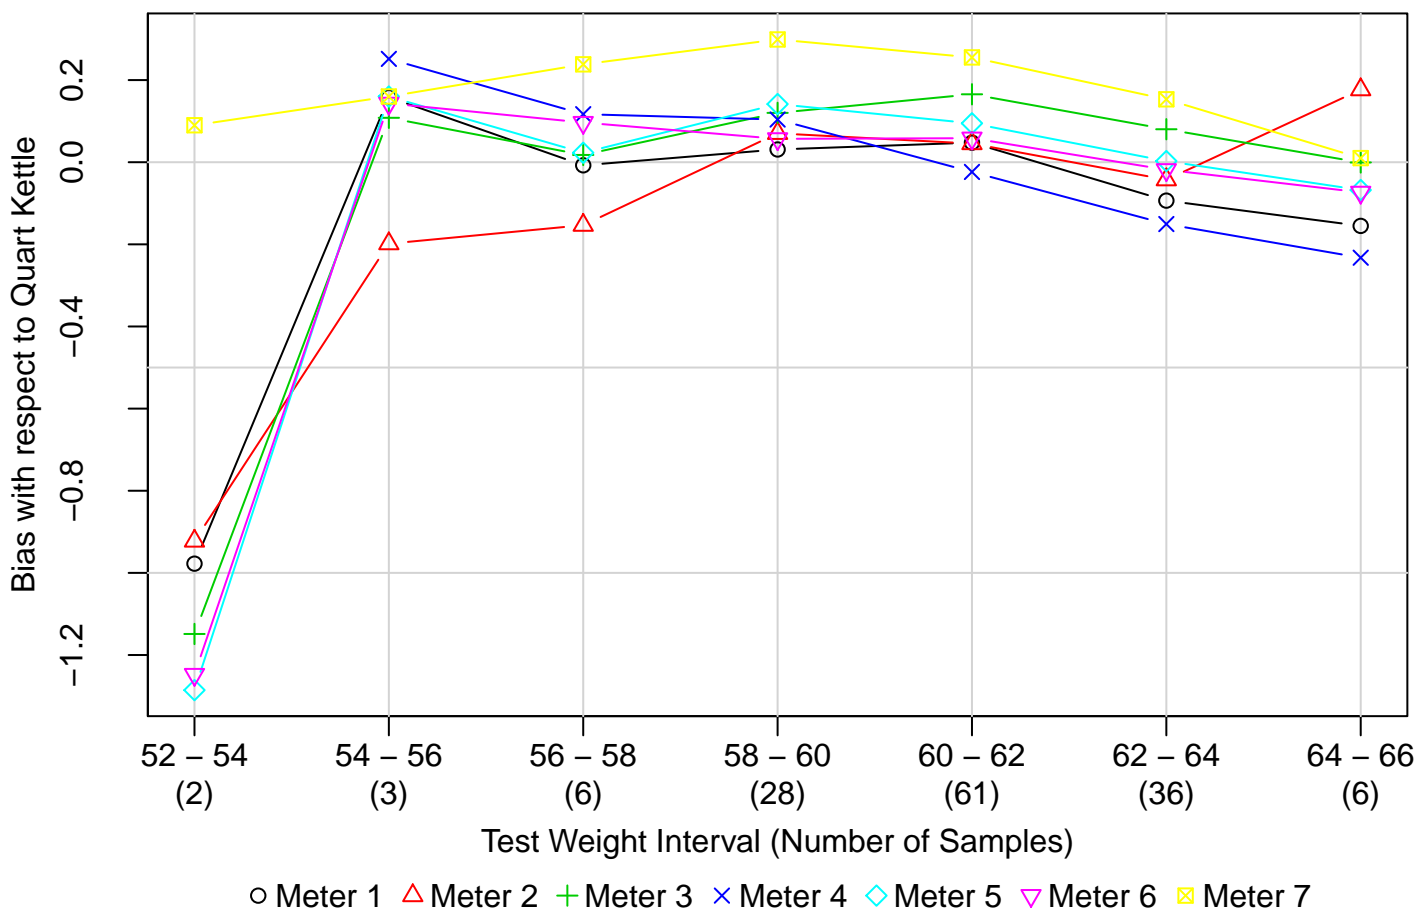

Test Weight Per Bushel Comparison – Corn 2018 – 2020 Crop

2018 – 2020 Corn NTEP Phase II Data

2018 – 2020 Corn NTEP Phase II Data

2018 – 2020 Corn NTEP Phase II Data

2018 – 2020 Corn NTEP Phase II Data

2018 – 2020 Corn NTEP Phase II Data

2018 – 2020 Corn NTEP Phase II Data

2018 – 2020 Corn NTEP Phase II Data

Test Weight Per Bushel Comparison – Hard Red Winter Wheat 2018 – 2020 Crop

2018 – 2020 Hard Red Winter Wheat NTEP Phase II Data

2018 – 2020 Hard Red Winter Wheat NTEP Phase II Data