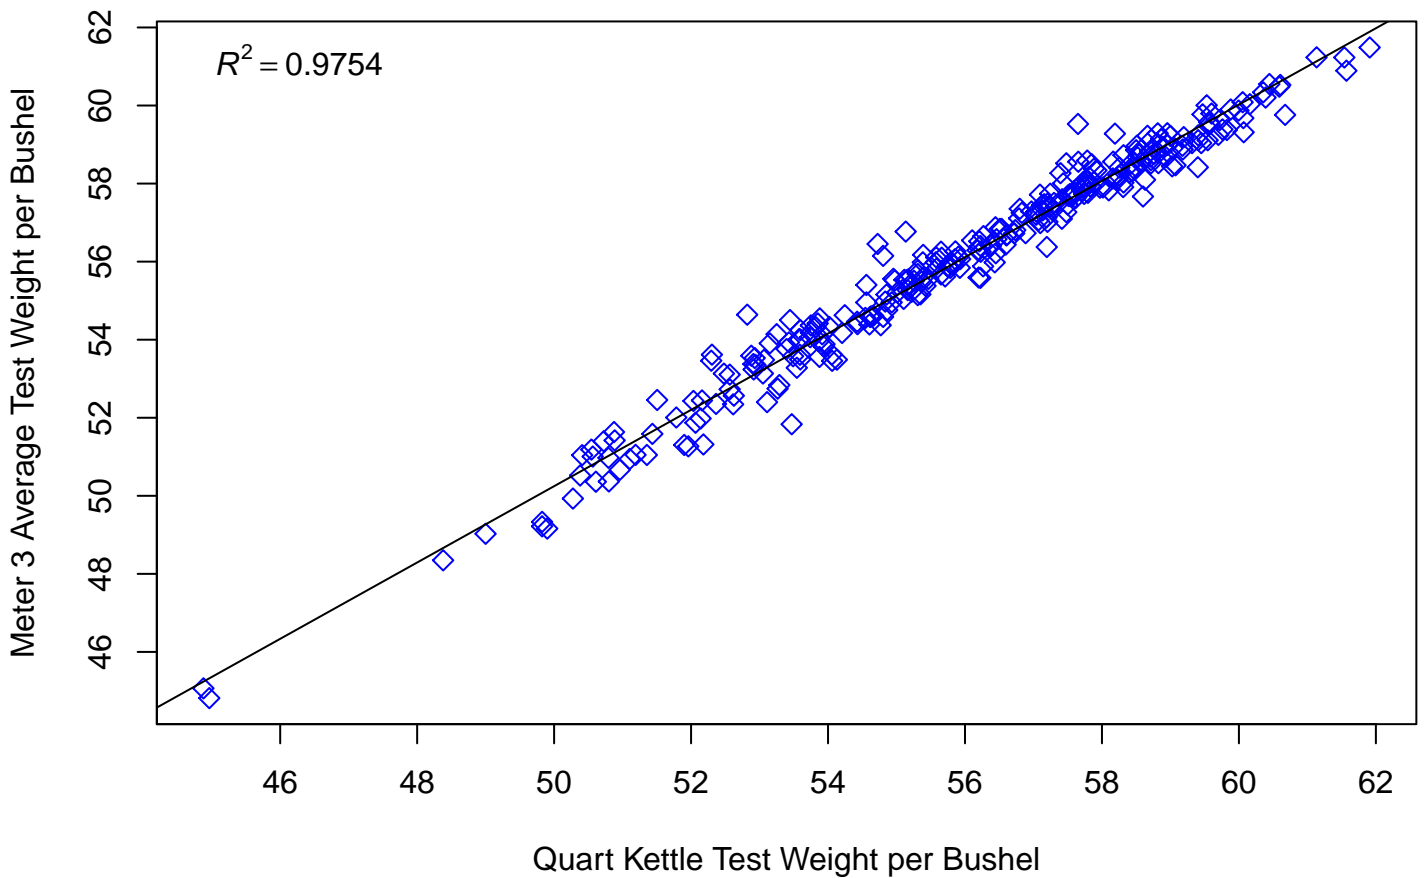

Test Weight Per Bushel Comparison – Corn 2018 – 2020 Crop

2018 – 2020 Corn NTEP Phase II Data

2018 – 2020 Corn NTEP Phase II Data

2018 – 2020 Corn NTEP Phase II Data

2018 – 2020 Corn NTEP Phase II Data

2018 – 2020 Corn NTEP Phase II Data

2018 – 2020 Corn NTEP Phase II Data

2018 – 2020 Corn NTEP Phase II Data

Test Weight Per Bushel Comparison – Hard Red Winter Wheat 2018 – 2020 Crop

2018 – 2020 Hard Red Winter Wheat NTEP Phase II Data

2018 – 2020 Hard Red Winter Wheat NTEP Phase II Data