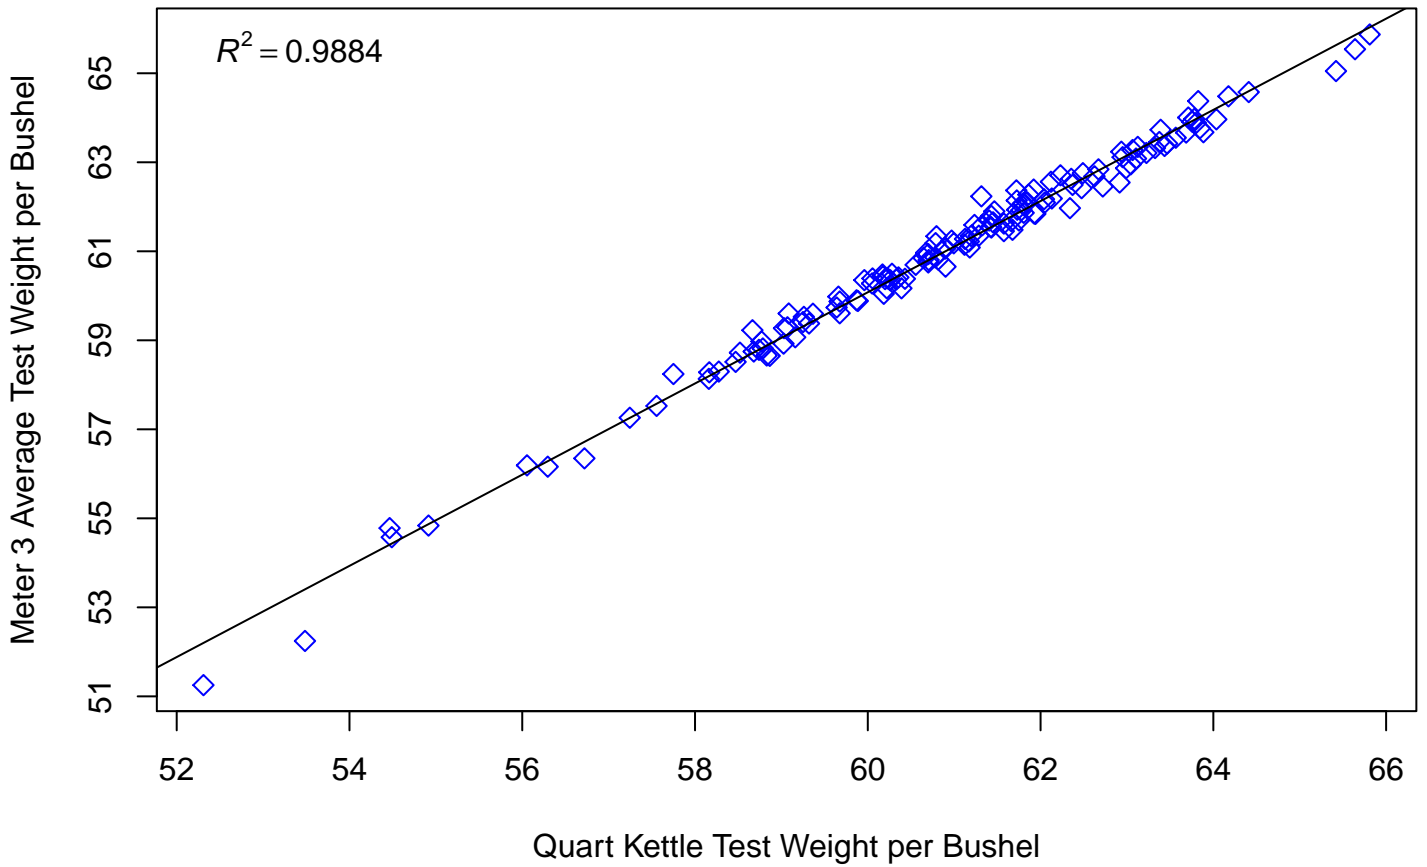

Test Weight Per Bushel Comparison – Corn 2018 – 2020 Crop

2018 – 2020 Corn NTEP Phase II Data

2018 – 2020 Corn NTEP Phase II Data

2018 – 2020 Corn NTEP Phase II Data

2018 – 2020 Corn NTEP Phase II Data

2018 – 2020 Corn NTEP Phase II Data

2018 – 2020 Corn NTEP Phase II Data

2018 – 2020 Corn NTEP Phase II Data

Test Weight Per Bushel Comparison – Hard Red Winter Wheat 2018 – 2020 Crop

2018 – 2020 Hard Red Winter Wheat NTEP Phase II Data

2018 – 2020 Hard Red Winter Wheat NTEP Phase II Data

2018 – 2020 Hard Red Winter Wheat NTEP Phase II Data

2018 – 2020 Hard Red Winter Wheat NTEP Phase II Data

2018 – 2020 Hard Red Winter Wheat NTEP Phase II Data

2018 – 2020 Hard Red Winter Wheat NTEP Phase II Data