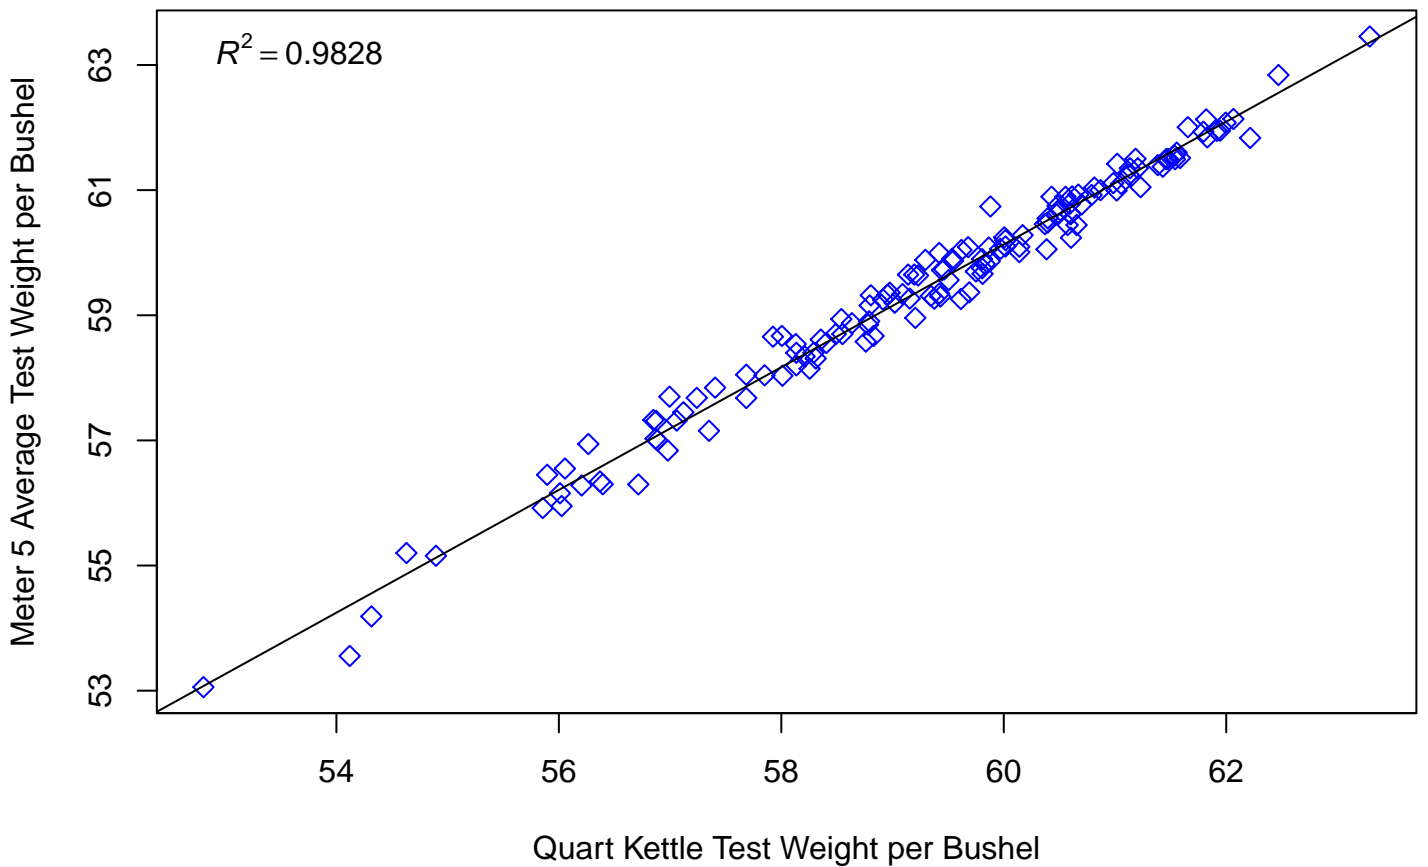

2018 – 2020 Hard Red Winter Wheat NTEP Phase II Data

2018 – 2020 Hard Red Winter Wheat NTEP Phase II Data

2018 – 2020 Hard Red Winter Wheat NTEP Phase II Data

2018 – 2020 Hard Red Winter Wheat NTEP Phase II Data

2018 – 2020 Hard Red Winter Wheat NTEP Phase II Data

Test Weight Per Bushel Comparison – Soft Red Winter Wheat 2018 – 2020 Crop

2018 – 2020 Soft Red Winter Wheat NTEP Phase II Data

2018 – 2020 Soft Red Winter Wheat NTEP Phase II Data

2018 – 2020 Soft Red Winter Wheat NTEP Phase II Data

2018 – 2020 Soft Red Winter Wheat NTEP Phase II Data

2018 – 2020 Soft Red Winter Wheat NTEP Phase II Data

2018 – 2020 Soft Red Winter Wheat NTEP Phase II Data