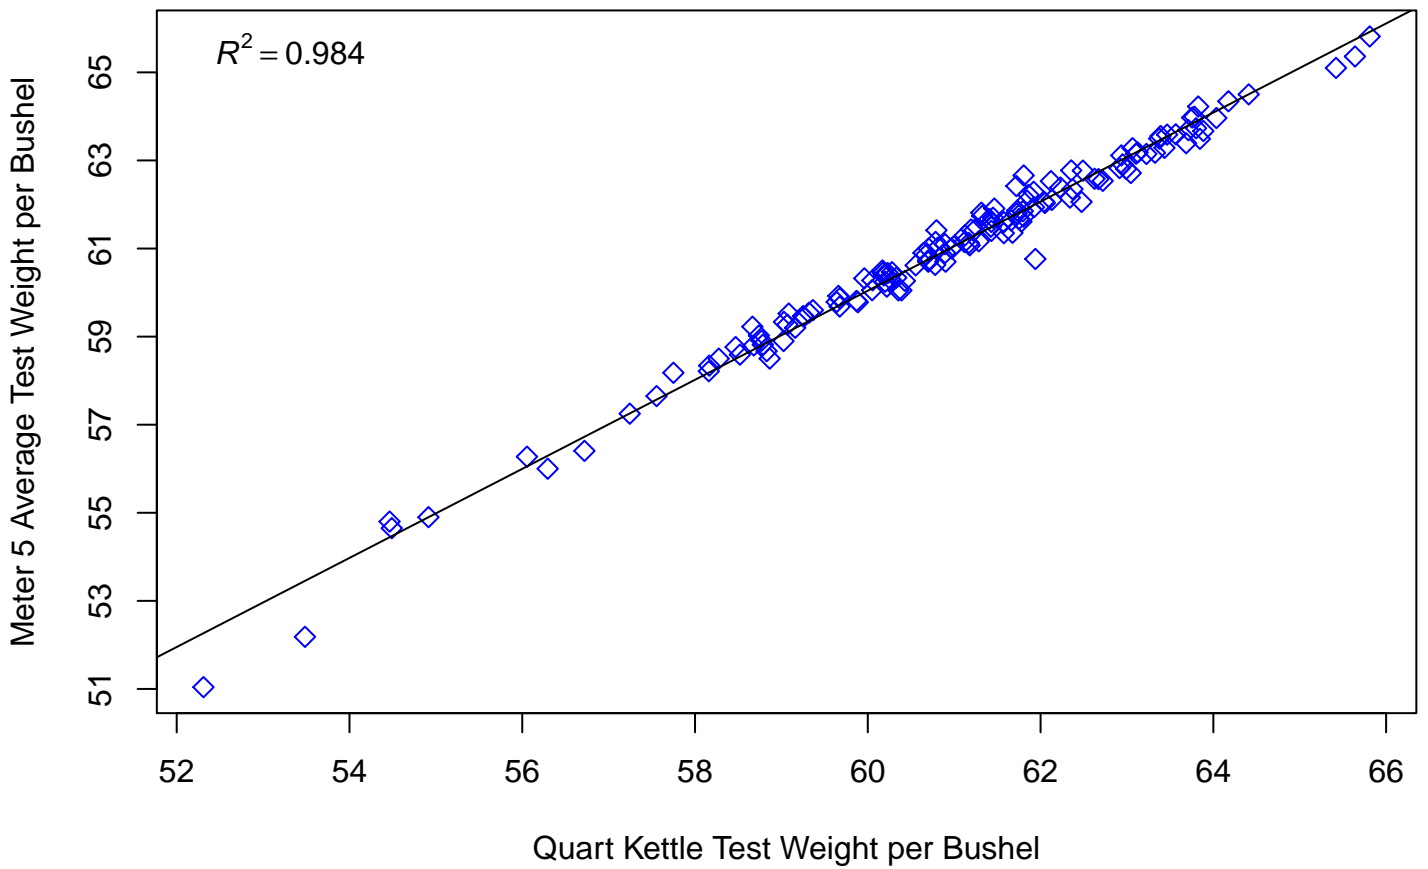

Test Weight Per Bushel Comparison – Corn 2018 – 2020 Crop

2018 – 2020 Corn NTEP Phase II Data

2018 – 2020 Corn NTEP Phase II Data

2018 – 2020 Corn NTEP Phase II Data

2018 – 2020 Corn NTEP Phase II Data

2018 – 2020 Corn NTEP Phase II Data

2018 – 2020 Corn NTEP Phase II Data

2018 – 2020 Corn NTEP Phase II Data

Test Weight Per Bushel Comparison – Hard Red Winter Wheat 2018 – 2020 Crop

2018 – 2020 Hard Red Winter Wheat NTEP Phase II Data

2018 – 2020 Hard Red Winter Wheat NTEP Phase II Data

2018 – 2020 Hard Red Winter Wheat NTEP Phase II Data

2018 – 2020 Hard Red Winter Wheat NTEP Phase II Data

2018 – 2020 Hard Red Winter Wheat NTEP Phase II Data

2018 – 2020 Hard Red Winter Wheat NTEP Phase II Data