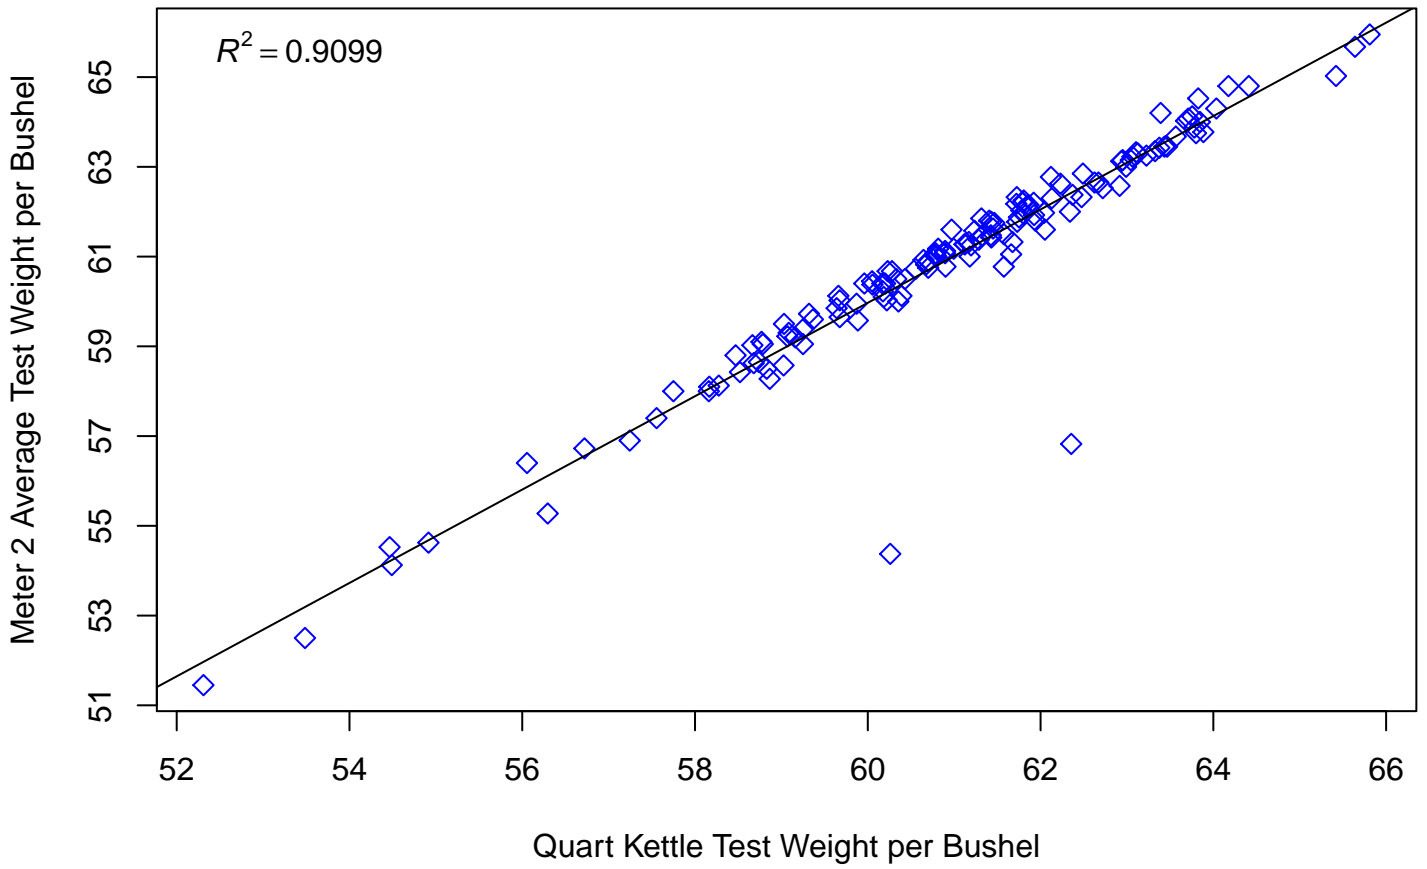

Test Weight Per Bushel Comparison – Corn 2018 – 2020 Crop

2018 – 2020 Corn NTEP Phase II Data

2018 – 2020 Corn NTEP Phase II Data

2018 – 2020 Corn NTEP Phase II Data

2018 – 2020 Corn NTEP Phase II Data

2018 – 2020 Corn NTEP Phase II Data

2018 – 2020 Corn NTEP Phase II Data

2018 – 2020 Corn NTEP Phase II Data

Test Weight Per Bushel Comparison – Hard Red Winter Wheat 2018 – 2020 Crop

2018 – 2020 Hard Red Winter Wheat NTEP Phase II Data

2018 – 2020 Hard Red Winter Wheat NTEP Phase II Data

2018 – 2020 Hard Red Winter Wheat NTEP Phase II Data

2018 – 2020 Hard Red Winter Wheat NTEP Phase II Data

2018 – 2020 Hard Red Winter Wheat NTEP Phase II Data

2018 – 2020 Hard Red Winter Wheat NTEP Phase II Data